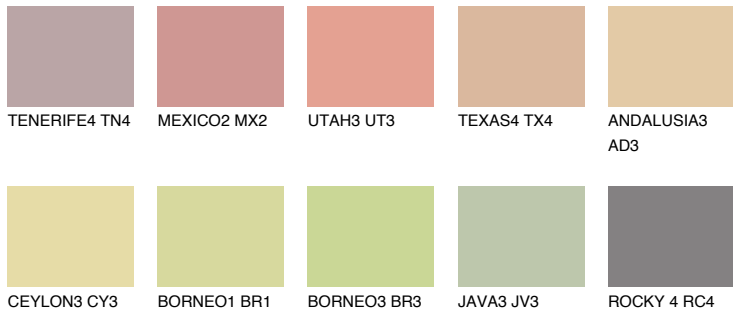

COLOUR DETAILS

AFRICA4 AF4

54% **TSR** 57%

Matching colours

COLOURS

INTENSE

For more information on plasters and paints, go to www.ceresit.it

*The presented colours refer to plasters and paints offered by Ceresit. Due to the use of digital techniques, the presented colours might not represent the original ones, thus they cannot be considered as a reliable colour presentation. We recommend checking the authentic colour samples.