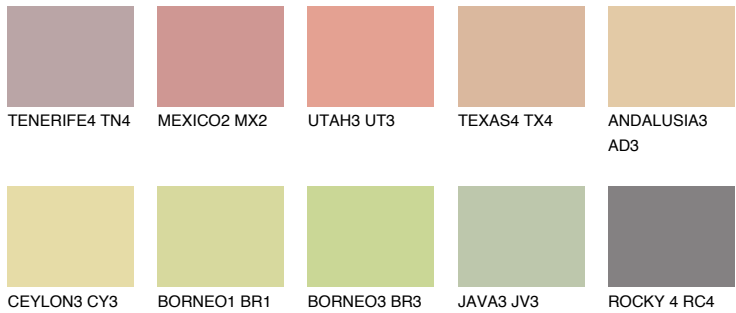

COLOUR DETAILS

AFRICA4 AF4

54% TSR 57%

Matching colours

COLOURS

INTENSE

For more information on plasters and paints, go to www.ceresit.it

*The presented colours refer to plasters and paints offered by Ceresit. Due to the use of digital techniques, the presented colours might not represent the original ones, thus they cannot be considered as a reliable colour presentation. We recommend checking the authentic colour samples.