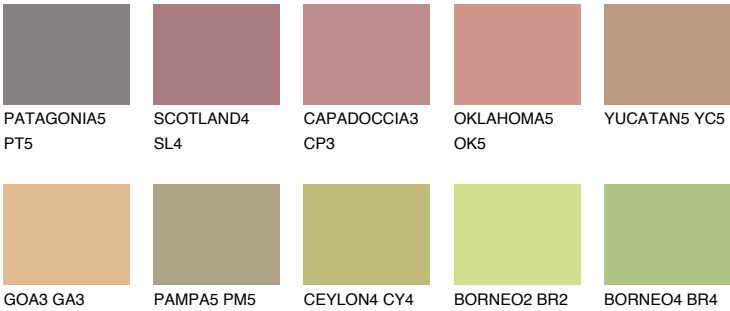

## AFRICA5 AF5

38% TSR 42%

### Matching colours

#### COLOURS

#### INTENSE

For more information on plasters and paints, go to [www.ceresit.it](http://www.ceresit.it)

\*The presented colours refer to plasters and paints offered by Ceresit. Due to the use of digital techniques, the presented colours might not represent the original ones, thus they cannot be considered as a reliable colour presentation. We recommend checking the authentic colour samples.