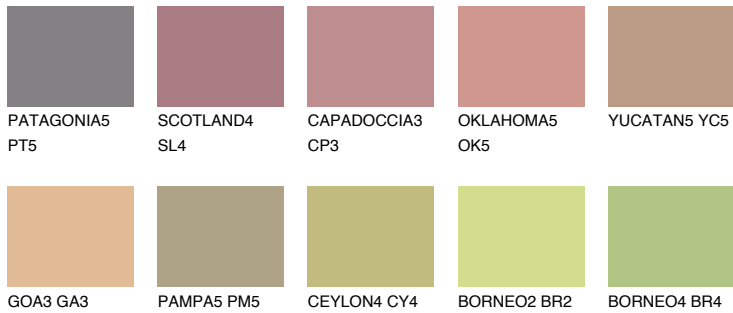

COLOUR DETAILS

AFRICA5 AF5

38% TSR 42%

Matching colours

COLOURS

INTENSE

For more information on plasters and paints, go to www.ceresit.it

*The presented colours refer to plasters and paints offered by Ceresit. Due to the use of digital techniques, the presented colours might not represent the original ones, thus they cannot be considered as a reliable colour presentation. We recommend checking the authentic colour samples.