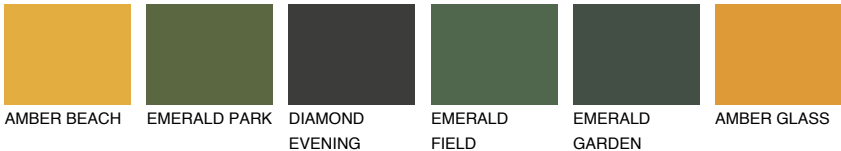

AFRICA5 AF5

38% TSR 42%

Matching colours

COLOURS

INTENSE

For more information on plasters and paints, go to www.ceresit.it

*The presented colours refer to plasters and paints offered by Ceresit. Due to the use of digital techniques, the presented colours might not represent the original ones, thus they cannot be considered as a reliable colour presentation. We recommend checking the authentic colour samples.