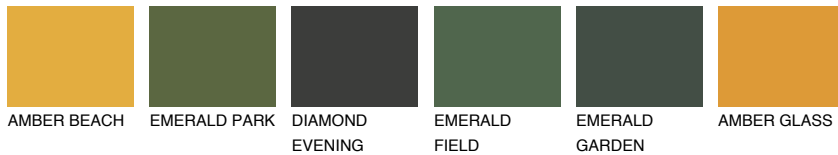

COLOUR DETAILS

AFRICA5 AF5

38% TSR 42%

Matching colours

COLOURS

INTENSE

For more information on plasters and paints, go to www.ceresit.it

*The presented colours refer to plasters and paints offered by Ceresit. Due to the use of digital techniques, the presented colours might not represent the original ones, thus they cannot be considered as a reliable colour presentation. We recommend checking the authentic colour samples.