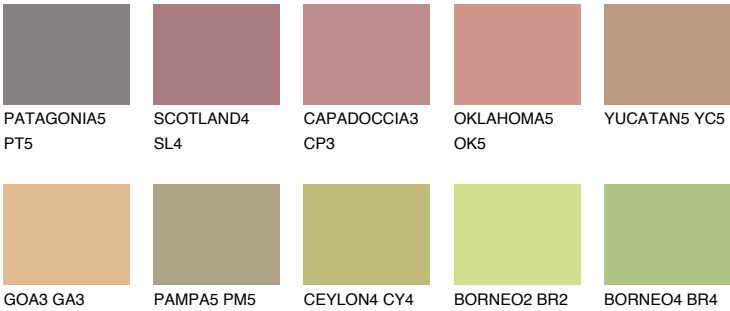

AFRICA5 AF5

38% TSR 42%

Matching colours

COLOURS

INTENSE

For more information on plasters and paints, go to www.ceresit.it

*The presented colours refer to plasters and paints offered by Ceresit. Due to the use of digital techniques, the presented colours might not represent the original ones, thus they cannot be considered as a reliable colour presentation. We recommend checking the authentic colour samples.