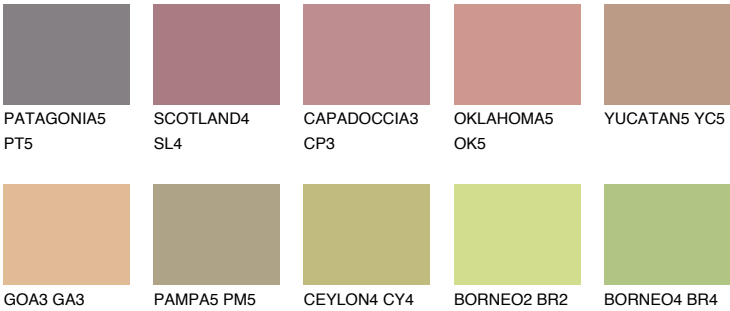

AFRICA5 AF5

38% **TSR** 42%

Matching colours

COLOURS

INTENSE

For more information on plasters and paints, go to www.ceresit.it

*The presented colours refer to plasters and paints offered by Ceresit. Due to the use of digital techniques, the presented colours might not represent the original ones, thus they cannot be considered as a reliable colour presentation. We recommend checking the authentic colour samples.