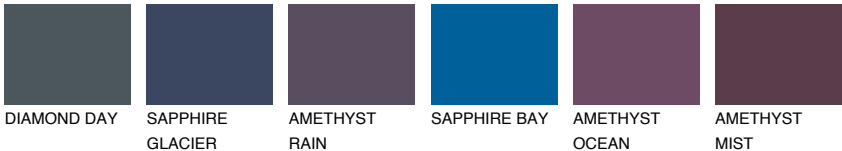

HAWAII3 HW3

☀️ 39%   **TSR** 45%

Matching colours

COLOURS

INTENSE

For more information on plasters and paints, go to www.ceresit.it

*The presented colours refer to plasters and paints offered by Ceresit. Due to the use of digital techniques, the presented colours might not represent the original ones, thus they cannot be considered as a reliable colour presentation. We recommend checking the authentic colour samples.