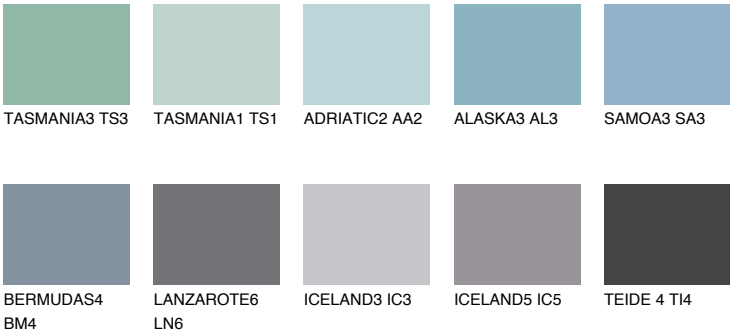

HAWAII3 HW3

☀️ 39% **TSR** 45%

Matching colours

COLOURS

INTENSE

For more information on plasters and paints, go to www.ceresit.it

*The presented colours refer to plasters and paints offered by Ceresit. Due to the use of digital techniques, the presented colours might not represent the original ones, thus they cannot be considered as a reliable colour presentation. We recommend checking the authentic colour samples.