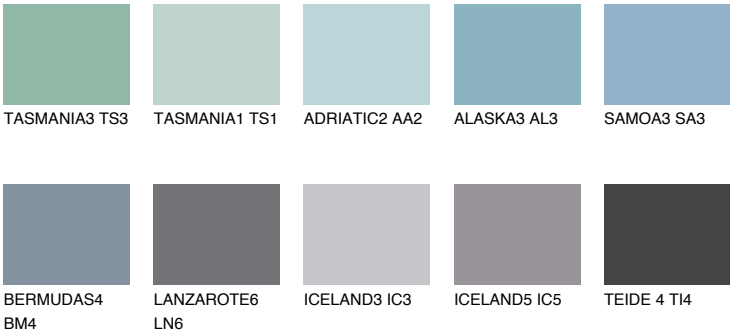

HAWAII3 HW3

39% TSR 45%

Matching colours

COLOURS

INTENSE

For more information on plasters and paints, go to www.ceresit.it

*The presented colours refer to plasters and paints offered by Ceresit. Due to the use of digital techniques, the presented colours might not represent the original ones, thus they cannot be considered as a reliable colour presentation. We recommend checking the authentic colour samples.