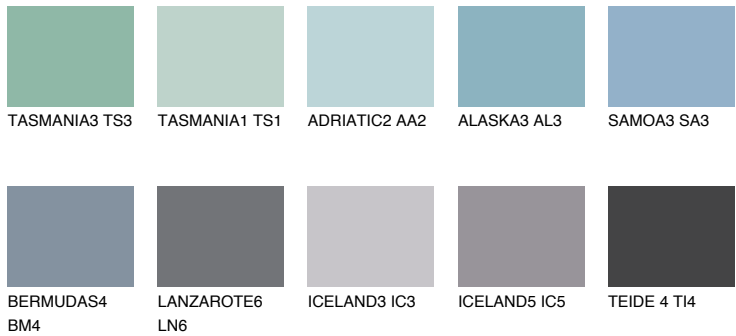

COLOUR DETAILS

HAWAII3 HW3

39% TSR 45%

Matching colours

COLOURS

INTENSE

For more information on plasters and paints, go to www.ceresit.it

*The presented colours refer to plasters and paints offered by Ceresit. Due to the use of digital techniques, the presented colours might not represent the original ones, thus they cannot be considered as a reliable colour presentation. We recommend checking the authentic colour samples.