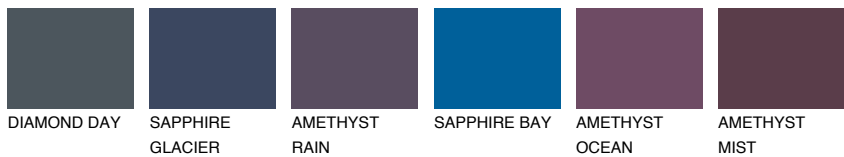

COLOUR DETAILS

HAWAII3 HW3

39% TSR 45%

Matching colours

COLOURS

INTENSE

For more information on plasters and paints, go to www.ceresit.it

*The presented colours refer to plasters and paints offered by Ceresit. Due to the use of digital techniques, the presented colours might not represent the original ones, thus they cannot be considered as a reliable colour presentation. We recommend checking the authentic colour samples.