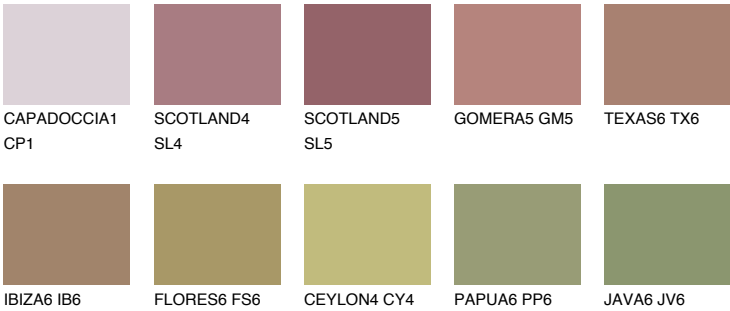

AFRICA6 AF6

☀ 27% **TSR** 31%

Matching colours

COLOURS

INTENSE

For more information on plasters and paints, go to www.ceresit.it

*The presented colours refer to plasters and paints offered by Ceresit. Due to the use of digital techniques, the presented colours might not represent the original ones, thus they cannot be considered as a reliable colour presentation. We recommend checking the authentic colour samples.