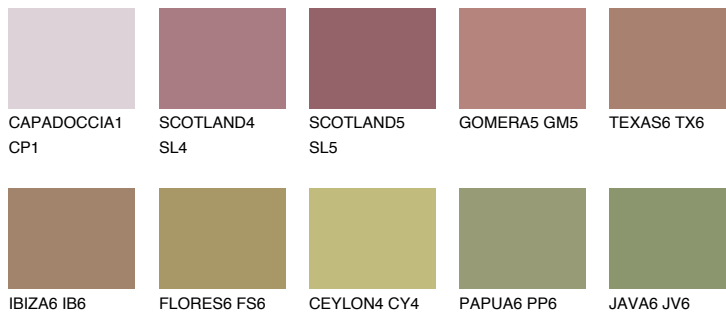

## AFRICA6 AF6

☀ 27%    **TSR** 31%

### Matching colours

#### COLOURS

#### INTENSE

For more information on plasters and paints, go to  
[www.ceresit.it](http://www.ceresit.it)

\*The presented colours refer to plasters and paints offered by Ceresit. Due to the use of digital techniques, the presented colours might not represent the original ones, thus they cannot be considered as a reliable colour presentation. We recommend checking the authentic colour samples.