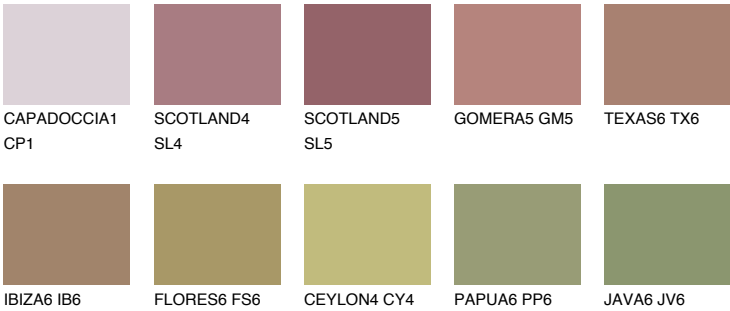

AFRICA6 AF6

☀ 27% **TSR 31%**

Matching colours

COLOURS

INTENSE

For more information on plasters and paints, go to www.ceresit.it

*The presented colours refer to plasters and paints offered by Ceresit. Due to the use of digital techniques, the presented colours might not represent the original ones, thus they cannot be considered as a reliable colour presentation. We recommend checking the authentic colour samples.