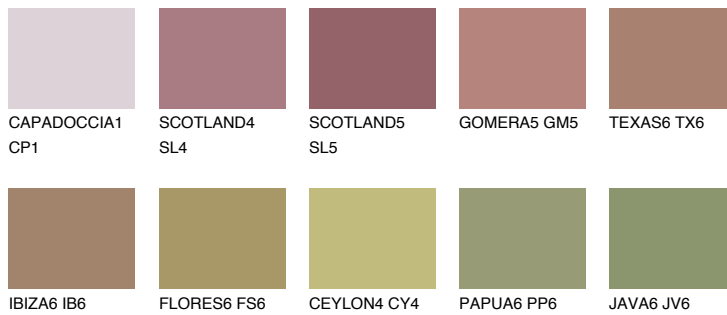

AFRICA6 AF6

☀ 27% **TSR** 31%

Matching colours

COLOURS

INTENSE

For more information on plasters and paints, go to
www.ceresit.it

*The presented colours refer to plasters and paints offered by Ceresit. Due to the use of digital techniques, the presented colours might not represent the original ones, thus they cannot be considered as a reliable colour presentation. We recommend checking the authentic colour samples.