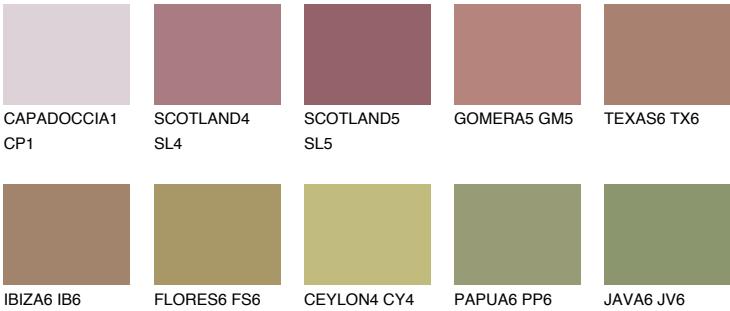

AFRICA6 AF6

☀ 27% **TSR** 31%

Matching colours

COLOURS

INTENSE

For more information on plasters and paints, go to
www.ceresit.it

*The presented colours refer to plasters and paints offered by Ceresit. Due to the use of digital techniques, the presented colours might not represent the original ones, thus they cannot be considered as a reliable colour presentation. We recommend checking the authentic colour samples.