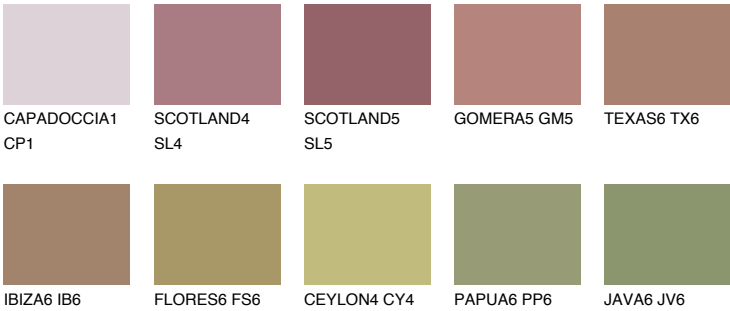

## AFRICA6 AF6

☀ 27%    **TSR** 31%

### Matching colours

#### COLOURS

#### INTENSE

For more information on plasters and paints, go to [www.ceresit.it](http://www.ceresit.it)

\*The presented colours refer to plasters and paints offered by Ceresit. Due to the use of digital techniques, the presented colours might not represent the original ones, thus they cannot be considered as a reliable colour presentation. We recommend checking the authentic colour samples.