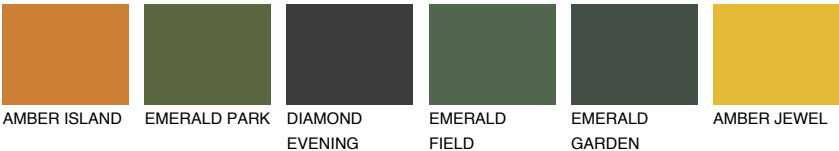

AFRICA6 AF6

☀ 27% **TSR** 31%

Matching colours

COLOURS

INTENSE

For more information on plasters and paints, go to
www.ceresit.it

*The presented colours refer to plasters and paints offered by Ceresit. Due to the use of digital techniques, the presented colours might not represent the original ones, thus they cannot be considered as a reliable colour presentation. We recommend checking the authentic colour samples.