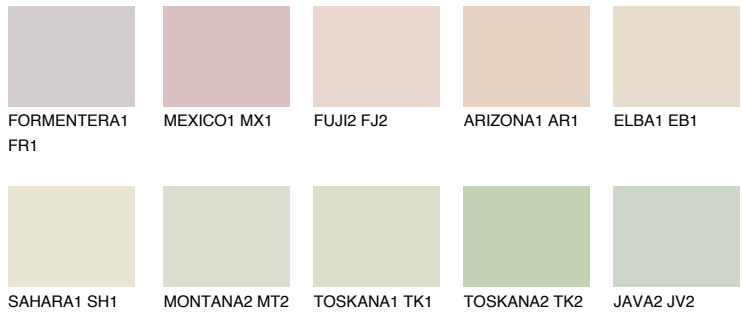

COLOUR DETAILS

TEXAS1 TX1

75% TSR 72%

Matching colours

COLOURS

INTENSE

For more information on plasters and paints, go to www.ceresit.it

*The presented colours refer to plasters and paints offered by Ceresit. Due to the use of digital techniques, the presented colours might not represent the original ones, thus they cannot be considered as a reliable colour presentation. We recommend checking the authentic colour samples.