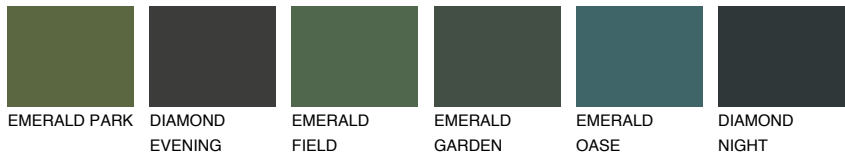

COLOUR DETAILS

TEXAS1 TX1

75% TSR 72%

Matching colours

COLOURS

INTENSE

For more information on plasters and paints, go to www.ceresit.it

*The presented colours refer to plasters and paints offered by Ceresit. Due to the use of digital techniques, the presented colours might not represent the original ones, thus they cannot be considered as a reliable colour presentation. We recommend checking the authentic colour samples.