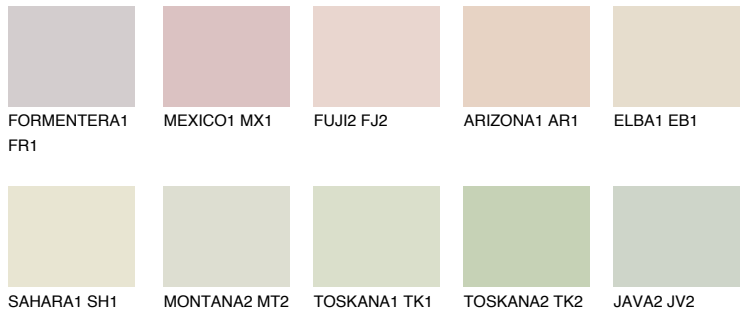

# COLOUR DETAILS

## TEXAS1 TX1

75% TSR 72%

### Matching colours

#### COLOURS