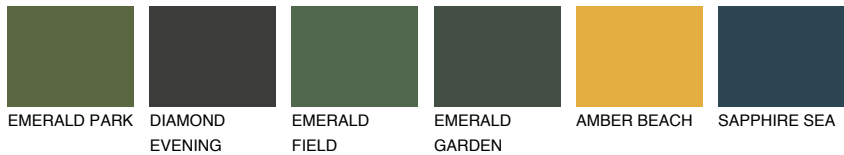

COLOUR DETAILS

TEXAS2 TX2

66% TSR 66%

Matching colours

COLOURS

INTENSE

For more information on plasters and paints, go to www.ceresit.it

*The presented colours refer to plasters and paints offered by Ceresit. Due to the use of digital techniques, the presented colours might not represent the original ones, thus they cannot be considered as a reliable colour presentation. We recommend checking the authentic colour samples.