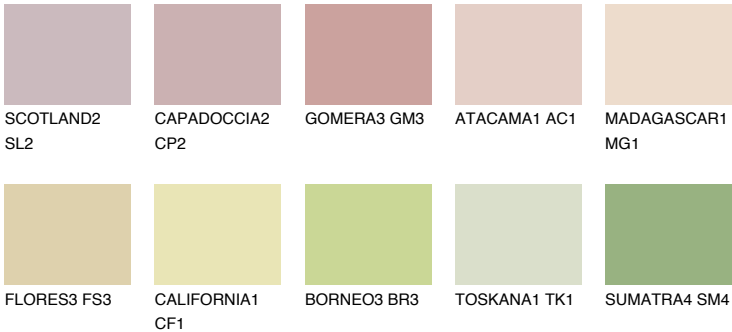

COLOUR DETAILS

TEXAS2 TX2

66% TSR 66%

Matching colours

COLOURS

INTENSE

For more information on plasters and paints, go to www.ceresit.it

*The presented colours refer to plasters and paints offered by Ceresit. Due to the use of digital techniques, the presented colours might not represent the original ones, thus they cannot be considered as a reliable colour presentation. We recommend checking the authentic colour samples.