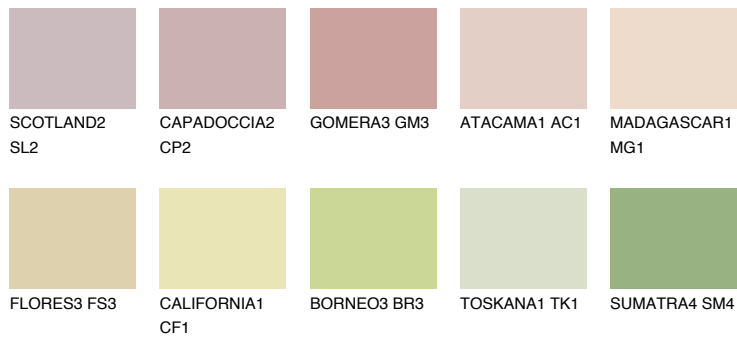

COLOUR DETAILS

TEXAS2 TX2

66% TSR 66%

Matching colours

COLOURS

INTENSE

For more information on plasters and paints, go to www.ceresit.it

*The presented colours refer to plasters and paints offered by Ceresit. Due to the use of digital techniques, the presented colours might not represent the original ones, thus they cannot be considered as a reliable colour presentation. We recommend checking the authentic colour samples.