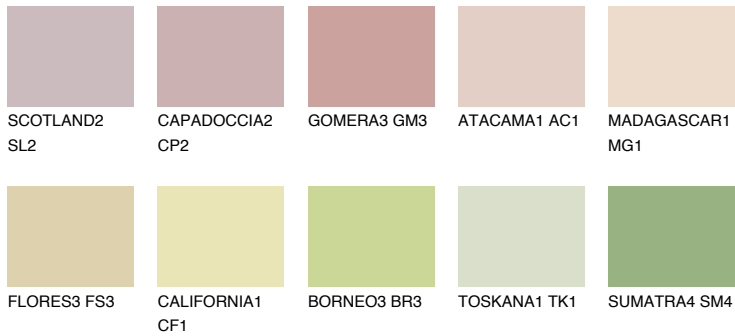

COLOUR DETAILS

TEXAS2 TX2

66% TSR 66%

Matching colours

COLOURS

INTENSE

For more information on plasters and paints, go to www.ceresit.it

*The presented colours refer to plasters and paints offered by Ceresit. Due to the use of digital techniques, the presented colours might not represent the original ones, thus they cannot be considered as a reliable colour presentation. We recommend checking the authentic colour samples.