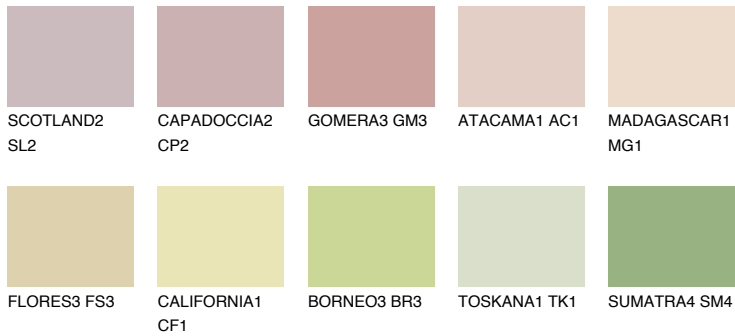

# COLOUR DETAILS

## TEXAS2 TX2

66% TSR 66%

### Matching colours

#### COLOURS