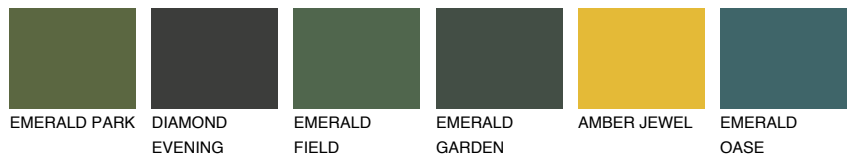

COLOUR DETAILS

TEXAS3 TX3

60% TSR 63%

Matching colours

COLOURS

INTENSE

For more information on plasters and paints, go to www.ceresit.it

*The presented colours refer to plasters and paints offered by Ceresit. Due to the use of digital techniques, the presented colours might not represent the original ones, thus they cannot be considered as a reliable colour presentation. We recommend checking the authentic colour samples.