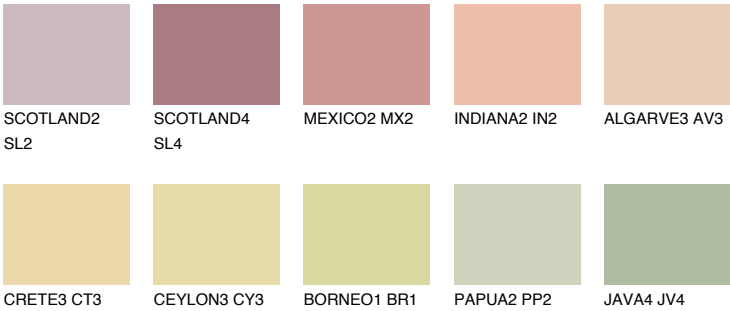

## TEXAS3 TX3

60% TSR 63%

### Matching colours

#### COLOURS

#### INTENSE

For more information on plasters and paints, go to [www.ceresit.it](http://www.ceresit.it)

\*The presented colours refer to plasters and paints offered by Ceresit. Due to the use of digital techniques, the presented colours might not represent the original ones, thus they cannot be considered as a reliable colour presentation. We recommend checking the authentic colour samples.