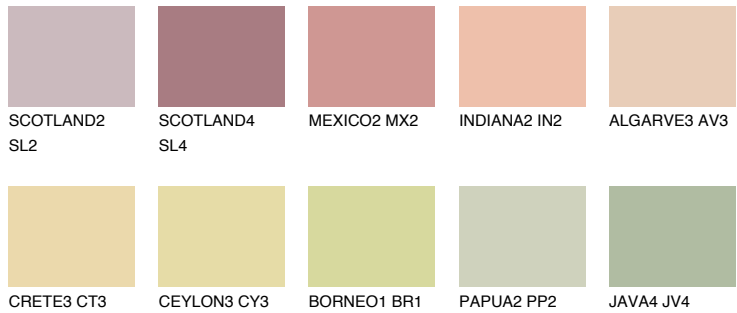

# COLOUR DETAILS

## TEXAS3 TX3

60% TSR 63%

### Matching colours

#### COLOURS