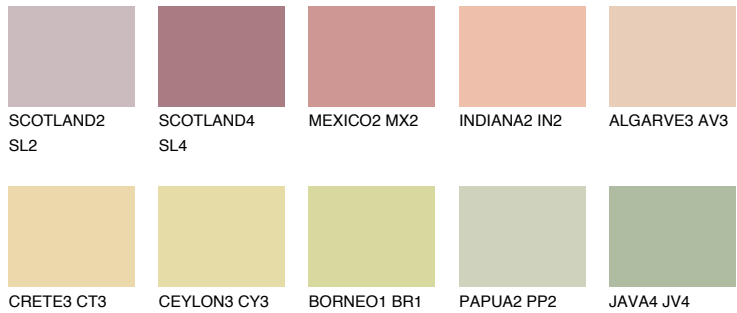

COLOUR DETAILS

TEXAS3 TX3

60% TSR 63%

Matching colours

COLOURS

INTENSE

For more information on plasters and paints, go to www.ceresit.it

*The presented colours refer to plasters and paints offered by Ceresit. Due to the use of digital techniques, the presented colours might not represent the original ones, thus they cannot be considered as a reliable colour presentation. We recommend checking the authentic colour samples.