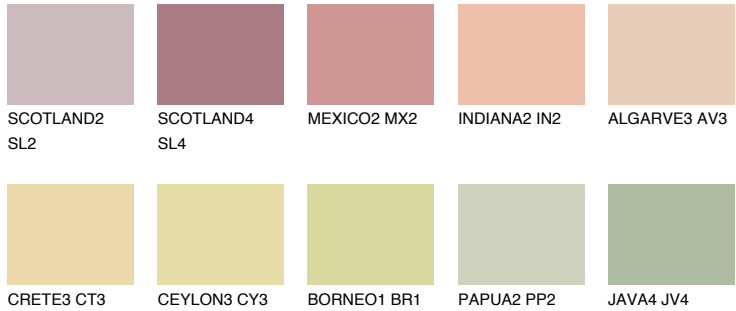

# COLOUR DETAILS

## TEXAS3 TX3

60% TSR 63%

### Matching colours

#### COLOURS