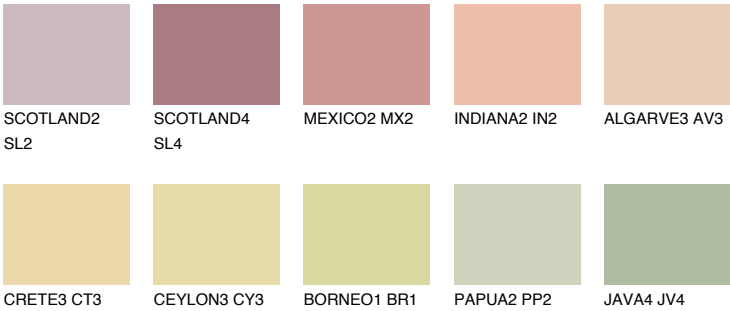

COLOUR DETAILS

TEXAS3 TX3

60% TSR 63%

Matching colours

COLOURS

INTENSE

For more information on plasters and paints, go to www.ceresit.it

*The presented colours refer to plasters and paints offered by Ceresit. Due to the use of digital techniques, the presented colours might not represent the original ones, thus they cannot be considered as a reliable colour presentation. We recommend checking the authentic colour samples.