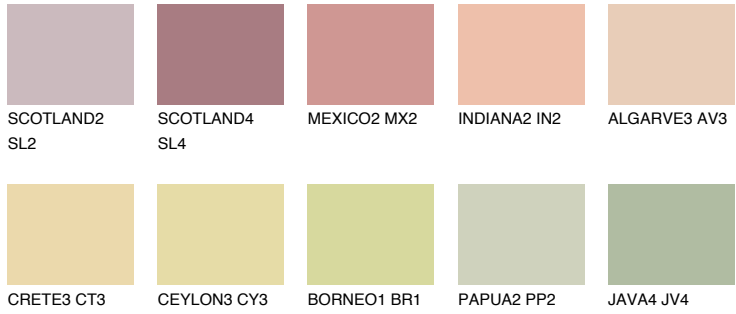

COLOUR DETAILS

TEXAS3 TX3

60% TSR 63%

Matching colours

COLOURS

INTENSE

For more information on plasters and paints, go to www.ceresit.it

*The presented colours refer to plasters and paints offered by Ceresit. Due to the use of digital techniques, the presented colours might not represent the original ones, thus they cannot be considered as a reliable colour presentation. We recommend checking the authentic colour samples.