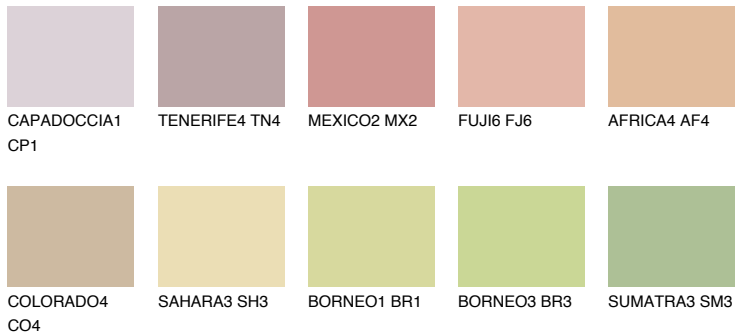

COLOUR DETAILS

TEXAS4 TX4

52% TSR 56%

Matching colours

COLOURS

INTENSE

For more information on plasters and paints, go to www.ceresit.it

*The presented colours refer to plasters and paints offered by Ceresit. Due to the use of digital techniques, the presented colours might not represent the original ones, thus they cannot be considered as a reliable colour presentation. We recommend checking the authentic colour samples.