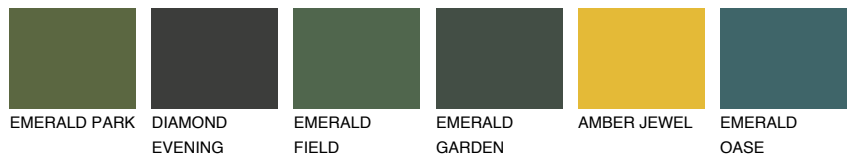

COLOUR DETAILS

TEXAS4 TX4

52% TSR 56%

Matching colours

COLOURS

INTENSE

For more information on plasters and paints, go to www.ceresit.it

*The presented colours refer to plasters and paints offered by Ceresit. Due to the use of digital techniques, the presented colours might not represent the original ones, thus they cannot be considered as a reliable colour presentation. We recommend checking the authentic colour samples.