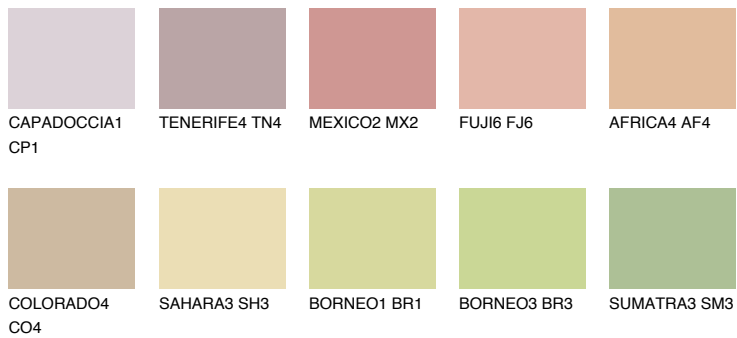

COLOUR DETAILS

TEXAS4 TX4

52% TSR 56%

Matching colours

COLOURS

INTENSE

For more information on plasters and paints, go to www.ceresit.it

*The presented colours refer to plasters and paints offered by Ceresit. Due to the use of digital techniques, the presented colours might not represent the original ones, thus they cannot be considered as a reliable colour presentation. We recommend checking the authentic colour samples.