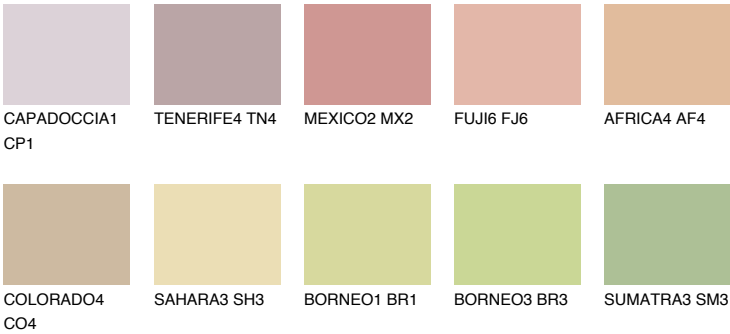

## TEXAS4 TX4

52% TSR 56%

### Matching colours

#### COLOURS

#### INTENSE

For more information on plasters and paints, go to [www.ceresit.it](http://www.ceresit.it)

\*The presented colours refer to plasters and paints offered by Ceresit. Due to the use of digital techniques, the presented colours might not represent the original ones, thus they cannot be considered as a reliable colour presentation. We recommend checking the authentic colour samples.