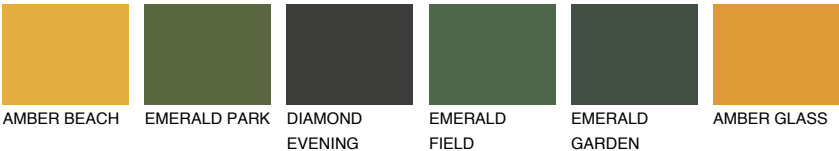

TEXAS5 TX5

33% TSR 40%

Matching colours

COLOURS

INTENSE

For more information on plasters and paints, go to www.ceresit.it

*The presented colours refer to plasters and paints offered by Ceresit. Due to the use of digital techniques, the presented colours might not represent the original ones, thus they cannot be considered as a reliable colour presentation. We recommend checking the authentic colour samples.