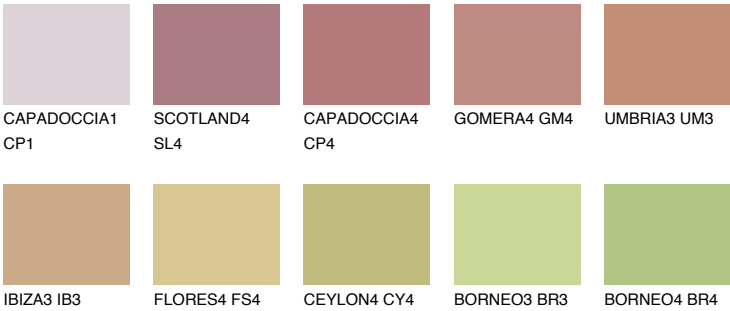

TEXAS5 TX5

33% TSR 40%

Matching colours

COLOURS

INTENSE

For more information on plasters and paints, go to www.ceresit.it

*The presented colours refer to plasters and paints offered by Ceresit. Due to the use of digital techniques, the presented colours might not represent the original ones, thus they cannot be considered as a reliable colour presentation. We recommend checking the authentic colour samples.