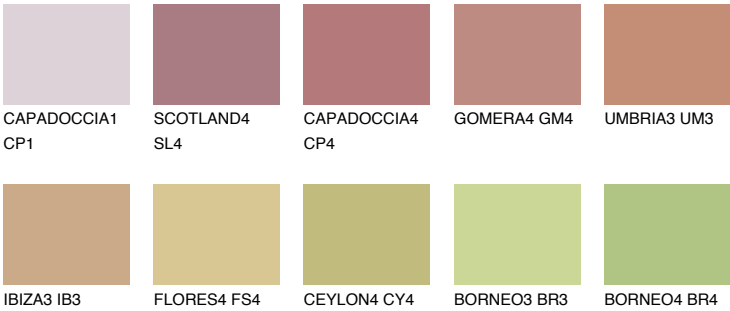

## TEXAS5 TX5

33% TSR 40%

### Matching colours

#### COLOURS

#### INTENSE

For more information on plasters and paints, go to [www.ceresit.it](http://www.ceresit.it)

\*The presented colours refer to plasters and paints offered by Ceresit. Due to the use of digital techniques, the presented colours might not represent the original ones, thus they cannot be considered as a reliable colour presentation. We recommend checking the authentic colour samples.