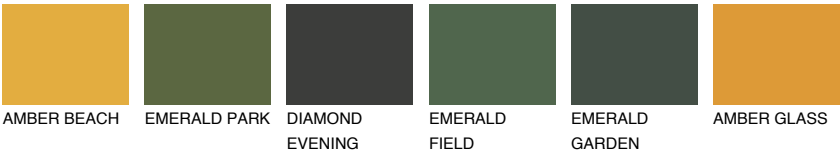

TEXAS5 TX5

33% TSR 40%

Matching colours

COLOURS

INTENSE

For more information on plasters and paints, go to www.ceresit.it

*The presented colours refer to plasters and paints offered by Ceresit. Due to the use of digital techniques, the presented colours might not represent the original ones, thus they cannot be considered as a reliable colour presentation. We recommend checking the authentic colour samples.