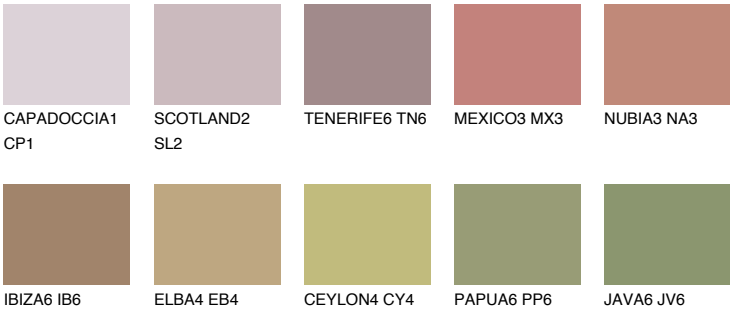

TEXAS6 TX6

☀ 25% **TSR 30%**

Matching colours

COLOURS

INTENSE

For more information on plasters and paints, go to
www.ceresit.it

*The presented colours refer to plasters and paints offered by Ceresit. Due to the use of digital techniques, the presented colours might not represent the original ones, thus they cannot be considered as a reliable colour presentation. We recommend checking the authentic colour samples.