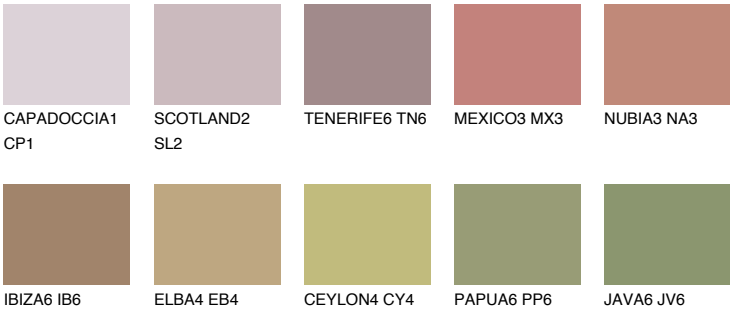

TEXAS6 TX6

☀ 25% **TSR** 30%

Matching colours

COLOURS

INTENSE

For more information on plasters and paints, go to www.ceresit.it

*The presented colours refer to plasters and paints offered by Ceresit. Due to the use of digital techniques, the presented colours might not represent the original ones, thus they cannot be considered as a reliable colour presentation. We recommend checking the authentic colour samples.