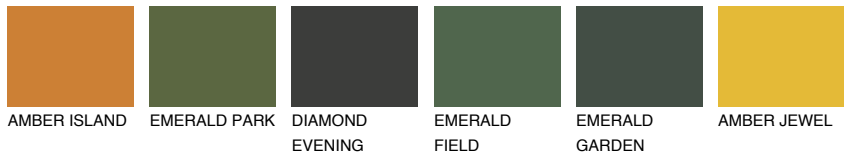

COLOUR DETAILS

TEXAS6 TX6

☀ 25%   **TSR 30%**

Matching colours

COLOURS

INTENSE

For more information on plasters and paints, go to www.ceresit.it

*The presented colours refer to plasters and paints offered by Ceresit. Due to the use of digital techniques, the presented colours might not represent the original ones, thus they cannot be considered as a reliable colour presentation. We recommend checking the authentic colour samples.