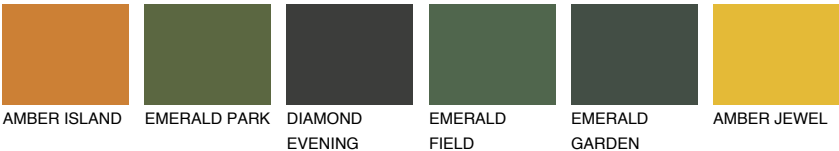

TEXAS6 TX6

☀ 25% **TSR 30%**

Matching colours

COLOURS

INTENSE

For more information on plasters and paints, go to www.ceresit.it

*The presented colours refer to plasters and paints offered by Ceresit. Due to the use of digital techniques, the presented colours might not represent the original ones, thus they cannot be considered as a reliable colour presentation. We recommend checking the authentic colour samples.