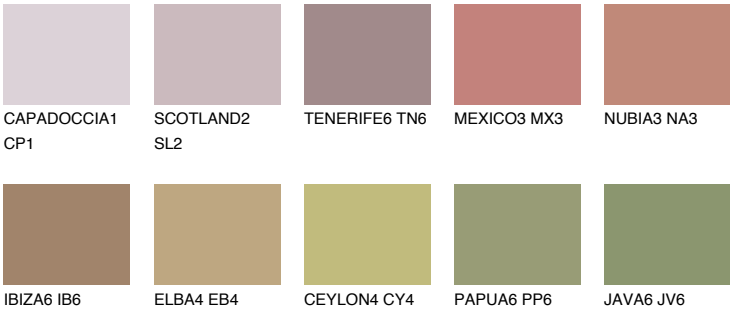

## TEXAS6 TX6

☀ 25%    **TSR 30%**

### Matching colours

#### COLOURS

#### INTENSE

For more information on plasters and paints, go to [www.ceresit.it](http://www.ceresit.it)

\*The presented colours refer to plasters and paints offered by Ceresit. Due to the use of digital techniques, the presented colours might not represent the original ones, thus they cannot be considered as a reliable colour presentation. We recommend checking the authentic colour samples.