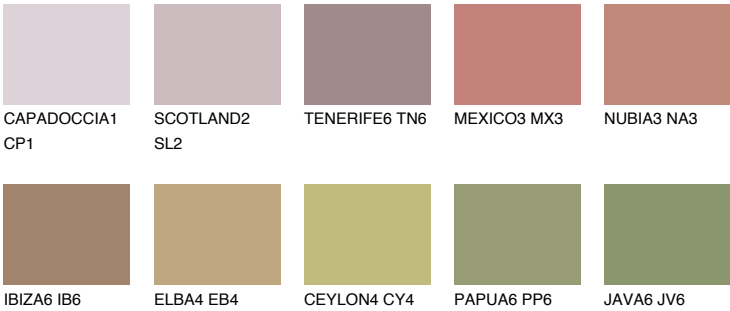

TEXAS6 TX6

☀ 25% **TSR 30%**

Matching colours

COLOURS

INTENSE

For more information on plasters and paints, go to www.ceresit.it

*The presented colours refer to plasters and paints offered by Ceresit. Due to the use of digital techniques, the presented colours might not represent the original ones, thus they cannot be considered as a reliable colour presentation. We recommend checking the authentic colour samples.