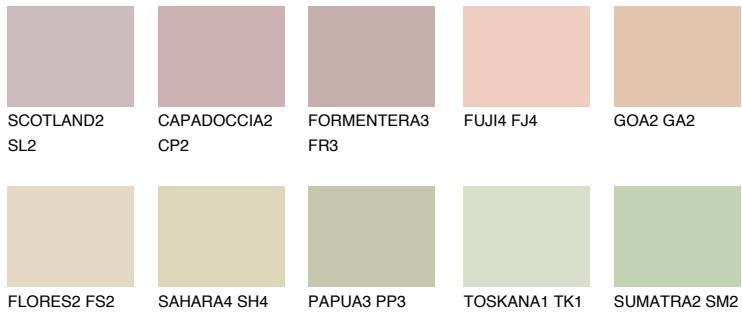

# COLOUR DETAILS

## COLORADO1 CO1

66% TSR 66%

### Matching colours

#### COLOURS