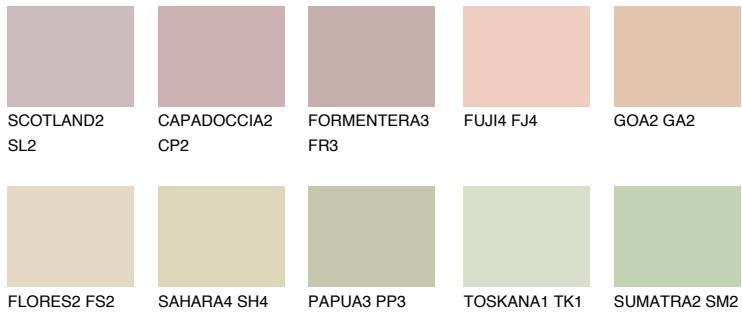

COLOUR DETAILS

COLORADO1 CO1

66% TSR 66%

Matching colours

COLOURS

INTENSE

For more information on plasters and paints, go to www.ceresit.it

*The presented colours refer to plasters and paints offered by Ceresit. Due to the use of digital techniques, the presented colours might not represent the original ones, thus they cannot be considered as a reliable colour presentation. We recommend checking the authentic colour samples.