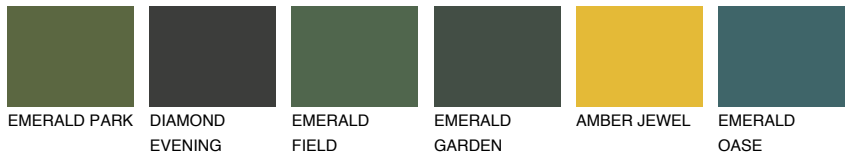

COLOUR DETAILS

COLORADO1 CO1

66% TSR 66%

Matching colours

COLOURS

INTENSE

For more information on plasters and paints, go to www.ceresit.it

*The presented colours refer to plasters and paints offered by Ceresit. Due to the use of digital techniques, the presented colours might not represent the original ones, thus they cannot be considered as a reliable colour presentation. We recommend checking the authentic colour samples.