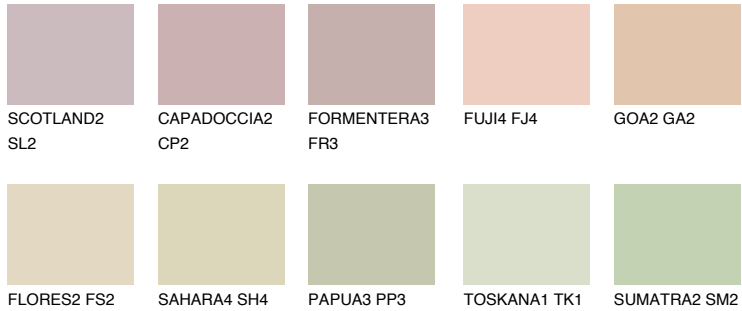

COLOUR DETAILS

COLORADO1 CO1

66% TSR 66%

Matching colours

COLOURS

INTENSE

For more information on plasters and paints, go to www.ceresit.it

*The presented colours refer to plasters and paints offered by Ceresit. Due to the use of digital techniques, the presented colours might not represent the original ones, thus they cannot be considered as a reliable colour presentation. We recommend checking the authentic colour samples.