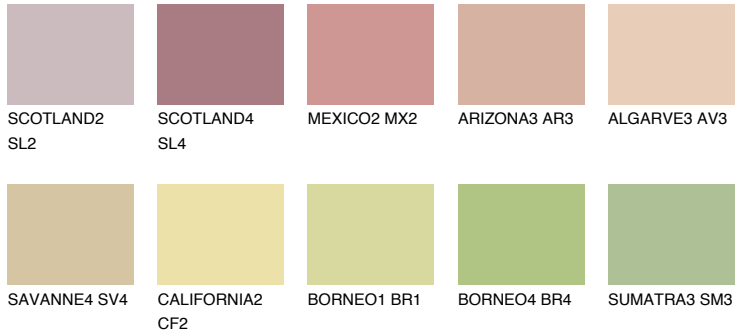

COLOUR DETAILS

COLORADO2 CO2

48% TSR 50%

Matching colours

COLOURS

INTENSE

For more information on plasters and paints, go to www.ceresit.it

*The presented colours refer to plasters and paints offered by Ceresit. Due to the use of digital techniques, the presented colours might not represent the original ones, thus they cannot be considered as a reliable colour presentation. We recommend checking the authentic colour samples.