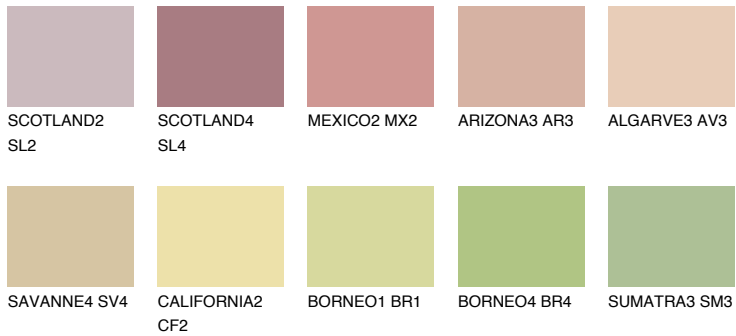

COLOUR DETAILS

COLORADO2 CO2

48% TSR 50%

Matching colours

COLOURS

INTENSE

For more information on plasters and paints, go to www.ceresit.it

*The presented colours refer to plasters and paints offered by Ceresit. Due to the use of digital techniques, the presented colours might not represent the original ones, thus they cannot be considered as a reliable colour presentation. We recommend checking the authentic colour samples.