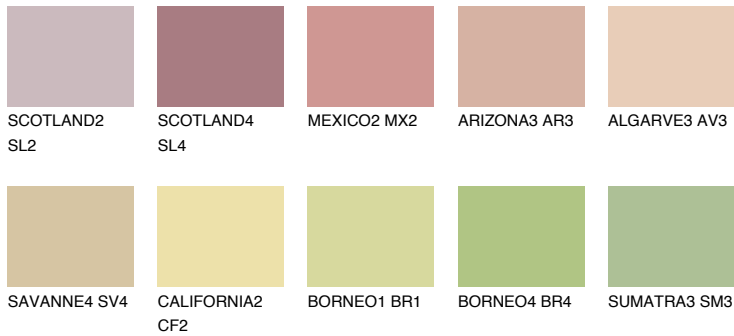

COLOUR DETAILS

COLORADO2 CO2

48% TSR 50%

Matching colours

COLOURS

INTENSE

For more information on plasters and paints, go to www.ceresit.it

*The presented colours refer to plasters and paints offered by Ceresit. Due to the use of digital techniques, the presented colours might not represent the original ones, thus they cannot be considered as a reliable colour presentation. We recommend checking the authentic colour samples.