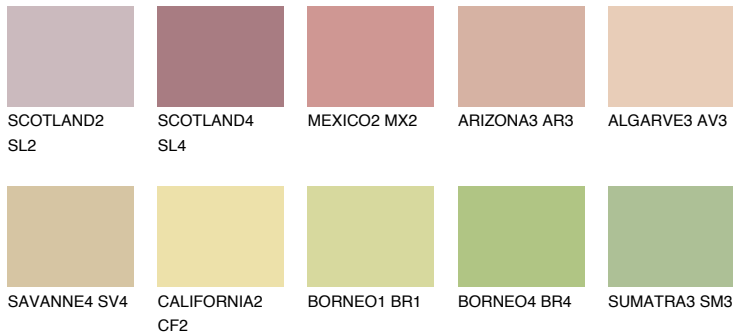

COLOUR DETAILS

COLORADO2 CO2

48% TSR 50%

Matching colours

COLOURS

INTENSE

For more information on plasters and paints, go to www.ceresit.it

*The presented colours refer to plasters and paints offered by Ceresit. Due to the use of digital techniques, the presented colours might not represent the original ones, thus they cannot be considered as a reliable colour presentation. We recommend checking the authentic colour samples.