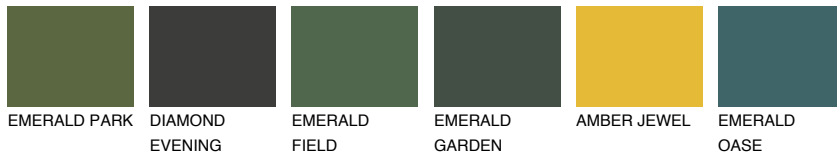

COLOUR DETAILS

COLORADO2 CO2

48% TSR 50%

Matching colours

COLOURS

INTENSE

For more information on plasters and paints, go to www.ceresit.it

*The presented colours refer to plasters and paints offered by Ceresit. Due to the use of digital techniques, the presented colours might not represent the original ones, thus they cannot be considered as a reliable colour presentation. We recommend checking the authentic colour samples.