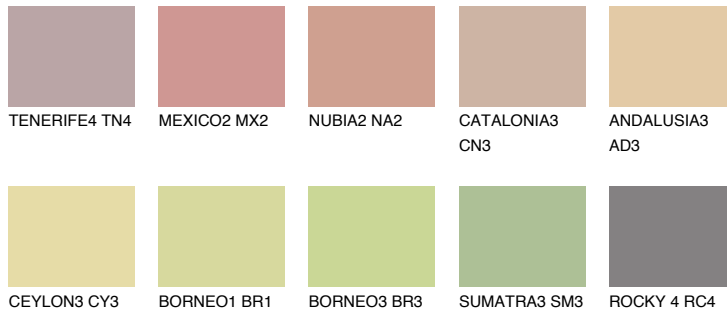

COLOUR DETAILS

COLORADO3 CO3

46% TSR 48%

Matching colours

COLOURS

INTENSE

For more information on plasters and paints, go to www.ceresit.it

*The presented colours refer to plasters and paints offered by Ceresit. Due to the use of digital techniques, the presented colours might not represent the original ones, thus they cannot be considered as a reliable colour presentation. We recommend checking the authentic colour samples.