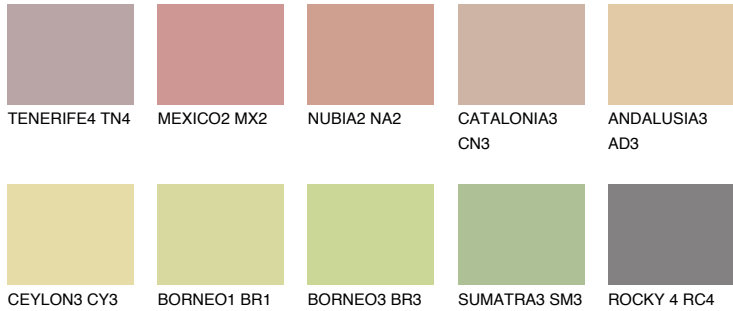

COLOUR DETAILS

COLORADO3 CO3

46% TSR 48%

Matching colours

COLOURS

INTENSE

For more information on plasters and paints, go to www.ceresit.it

*The presented colours refer to plasters and paints offered by Ceresit. Due to the use of digital techniques, the presented colours might not represent the original ones, thus they cannot be considered as a reliable colour presentation. We recommend checking the authentic colour samples.