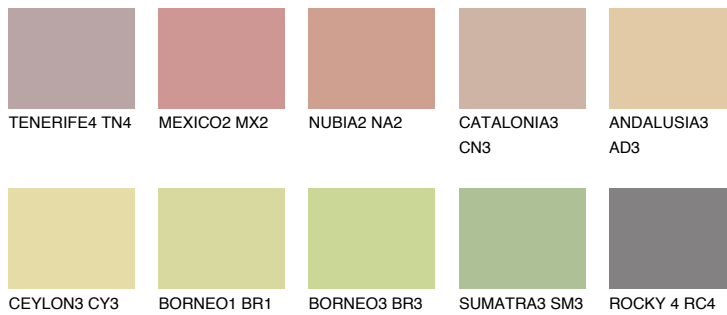

COLOUR DETAILS

COLORADO3 CO3

46% TSR 48%

Matching colours

COLOURS

INTENSE

For more information on plasters and paints, go to www.ceresit.it

*The presented colours refer to plasters and paints offered by Ceresit. Due to the use of digital techniques, the presented colours might not represent the original ones, thus they cannot be considered as a reliable colour presentation. We recommend checking the authentic colour samples.