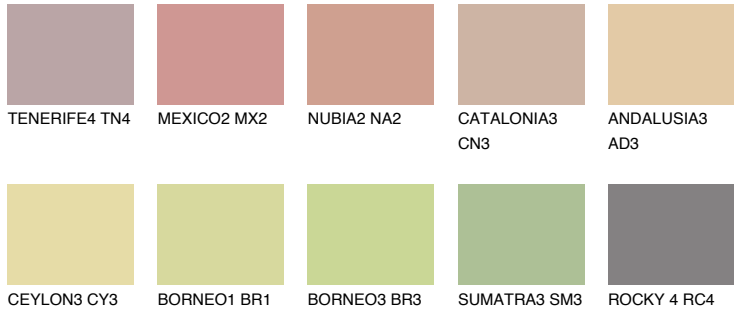

COLOUR DETAILS

COLORADO3 CO3

46% TSR 48%

Matching colours

COLOURS

INTENSE

For more information on plasters and paints, go to www.ceresit.it

*The presented colours refer to plasters and paints offered by Ceresit. Due to the use of digital techniques, the presented colours might not represent the original ones, thus they cannot be considered as a reliable colour presentation. We recommend checking the authentic colour samples.