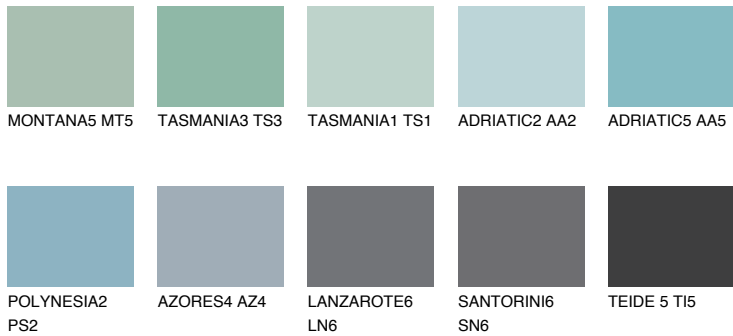

COLOUR DETAILS

ADRIATIC4 AA4

51% TSR 58%

Matching colours

COLOURS

INTENSE

For more information on plasters and paints, go to www.ceresit.it

*The presented colours refer to plasters and paints offered by Ceresit. Due to the use of digital techniques, the presented colours might not represent the original ones, thus they cannot be considered as a reliable colour presentation. We recommend checking the authentic colour samples.