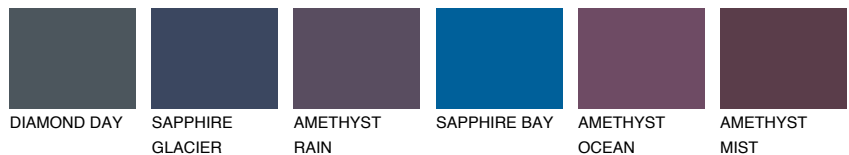

## ADRIATIC4 AA4

51% **TSR** 58%

### Matching colours

#### COLOURS

#### INTENSE

For more information on plasters and paints, go to [www.ceresit.it](http://www.ceresit.it)

\*The presented colours refer to plasters and paints offered by Ceresit. Due to the use of digital techniques, the presented colours might not represent the original ones, thus they cannot be considered as a reliable colour presentation. We recommend checking the authentic colour samples.