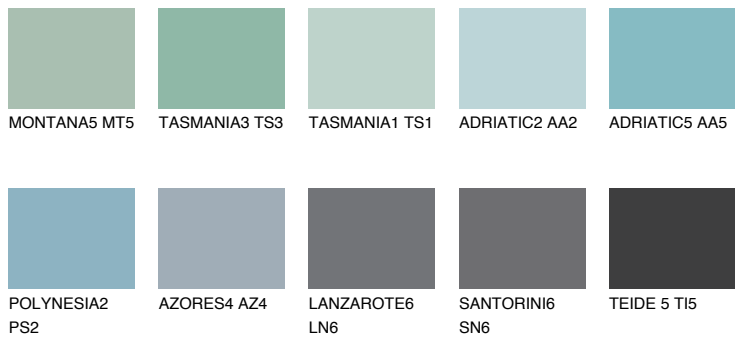

## ADRIATIC4 AA4

51% **TSR** 58%

### Matching colours

#### COLOURS

#### INTENSE

For more information on plasters and paints, go to [www.ceresit.it](http://www.ceresit.it)

\*The presented colours refer to plasters and paints offered by Ceresit. Due to the use of digital techniques, the presented colours might not represent the original ones, thus they cannot be considered as a reliable colour presentation. We recommend checking the authentic colour samples.