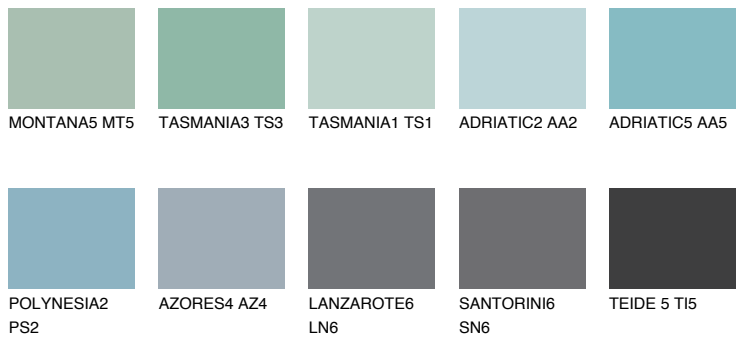

## ADRIATIC4 AA4

51% **TSR** 58%

### Matching colours

#### COLOURS

#### INTENSE

For more information on plasters and paints, go to [www.ceresit.it](http://www.ceresit.it)

\*The presented colours refer to plasters and paints offered by Ceresit. Due to the use of digital techniques, the presented colours might not represent the original ones, thus they cannot be considered as a reliable colour presentation. We recommend checking the authentic colour samples.