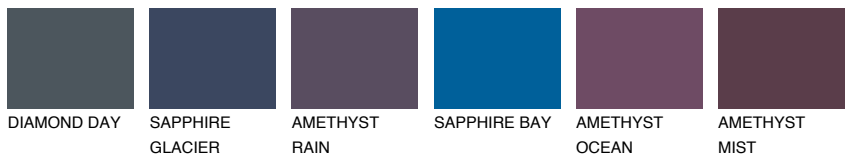

ADRIATIC4 AA4

51% **TSR** 58%

Matching colours

COLOURS

INTENSE

For more information on plasters and paints, go to www.ceresit.it

*The presented colours refer to plasters and paints offered by Ceresit. Due to the use of digital techniques, the presented colours might not represent the original ones, thus they cannot be considered as a reliable colour presentation. We recommend checking the authentic colour samples.