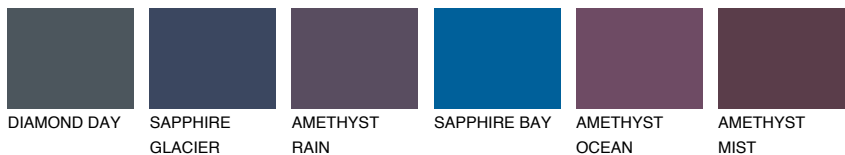

ADRIATIC4 AA4

51% **TSR** 58%

Matching colours

COLOURS

INTENSE

For more information on plasters and paints, go to www.ceresit.it

*The presented colours refer to plasters and paints offered by Ceresit. Due to the use of digital techniques, the presented colours might not represent the original ones, thus they cannot be considered as a reliable colour presentation. We recommend checking the authentic colour samples.