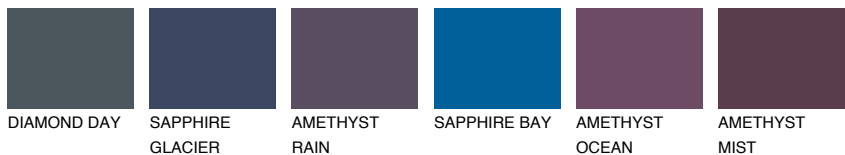

COLOUR DETAILS

ADRIATIC4 AA4

51% TSR 58%

Matching colours

COLOURS

INTENSE

For more information on plasters and paints, go to www.ceresit.it

*The presented colours refer to plasters and paints offered by Ceresit. Due to the use of digital techniques, the presented colours might not represent the original ones, thus they cannot be considered as a reliable colour presentation. We recommend checking the authentic colour samples.