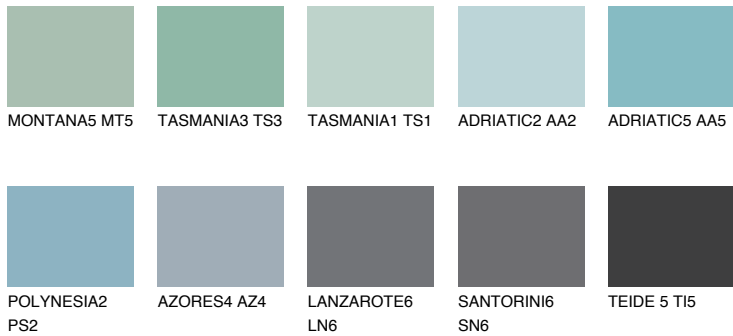

COLOUR DETAILS

ADRIATIC4 AA4

51% **TSR** 58%

Matching colours

COLOURS

INTENSE

For more information on plasters and paints, go to www.ceresit.it

*The presented colours refer to plasters and paints offered by Ceresit. Due to the use of digital techniques, the presented colours might not represent the original ones, thus they cannot be considered as a reliable colour presentation. We recommend checking the authentic colour samples.