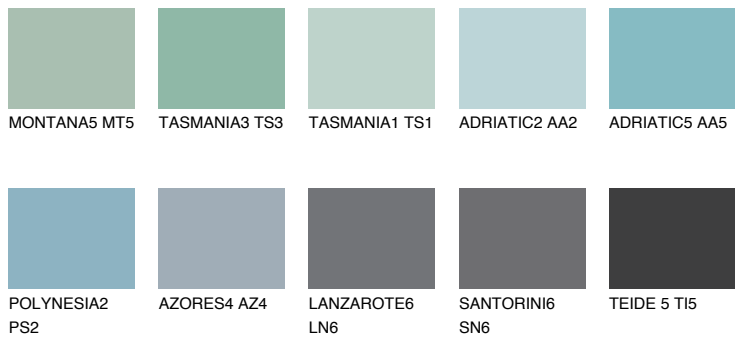

COLOUR DETAILS

ADRIATIC4 AA4

51% TSR 58%

Matching colours

COLOURS

INTENSE

For more information on plasters and paints, go to www.ceresit.it

*The presented colours refer to plasters and paints offered by Ceresit. Due to the use of digital techniques, the presented colours might not represent the original ones, thus they cannot be considered as a reliable colour presentation. We recommend checking the authentic colour samples.