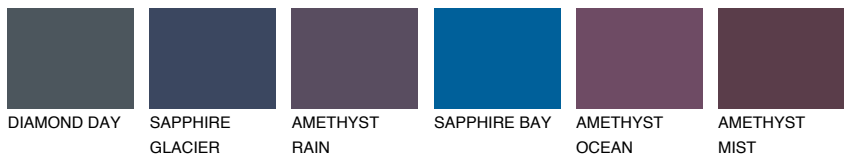

ADRIATIC4 AA4

51% **TSR** 58%

Matching colours

COLOURS

INTENSE

For more information on plasters and paints, go to www.ceresit.it

*The presented colours refer to plasters and paints offered by Ceresit. Due to the use of digital techniques, the presented colours might not represent the original ones, thus they cannot be considered as a reliable colour presentation. We recommend checking the authentic colour samples.