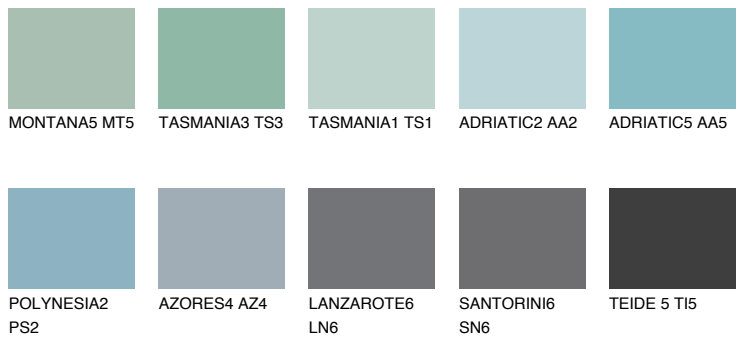

ADRIATIC4 AA4

51% **TSR** 58%

Matching colours

COLOURS

INTENSE

For more information on plasters and paints, go to www.ceresit.it

*The presented colours refer to plasters and paints offered by Ceresit. Due to the use of digital techniques, the presented colours might not represent the original ones, thus they cannot be considered as a reliable colour presentation. We recommend checking the authentic colour samples.