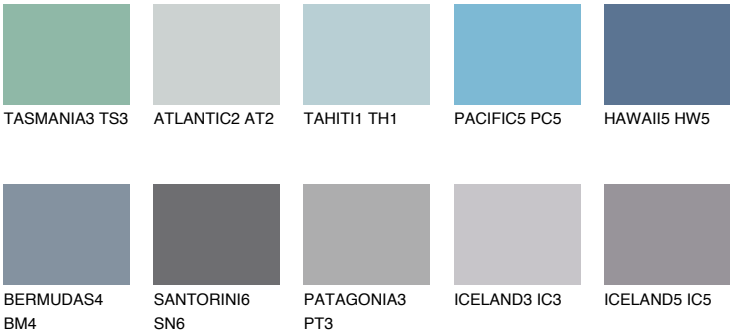

HAWAII4 HW4

☀ 26% **TSR** 31%

Matching colours

COLOURS

INTENSE

For more information on plasters and paints, go to www.ceresit.it

*The presented colours refer to plasters and paints offered by Ceresit. Due to the use of digital techniques, the presented colours might not represent the original ones, thus they cannot be considered as a reliable colour presentation. We recommend checking the authentic colour samples.