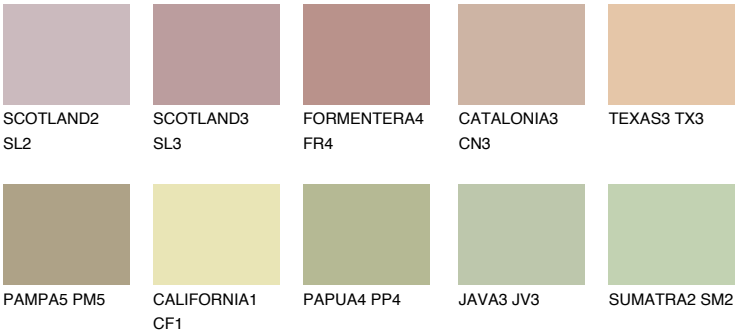

COLORADO4 CO4

51% TSR 49%

Matching colours

COLOURS

INTENSE

For more information on plasters and paints, go to www.ceresit.it

*The presented colours refer to plasters and paints offered by Ceresit. Due to the use of digital techniques, the presented colours might not represent the original ones, thus they cannot be considered as a reliable colour presentation. We recommend checking the authentic colour samples.