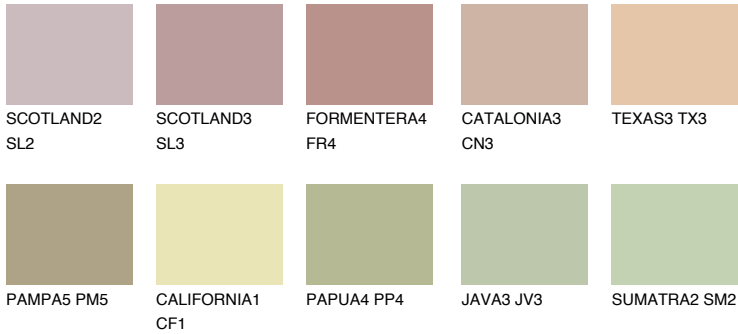

COLOUR DETAILS

COLORADO4 CO4

51% TSR 49%

Matching colours

COLOURS

INTENSE

For more information on plasters and paints, go to www.ceresit.it

*The presented colours refer to plasters and paints offered by Ceresit. Due to the use of digital techniques, the presented colours might not represent the original ones, thus they cannot be considered as a reliable colour presentation. We recommend checking the authentic colour samples.