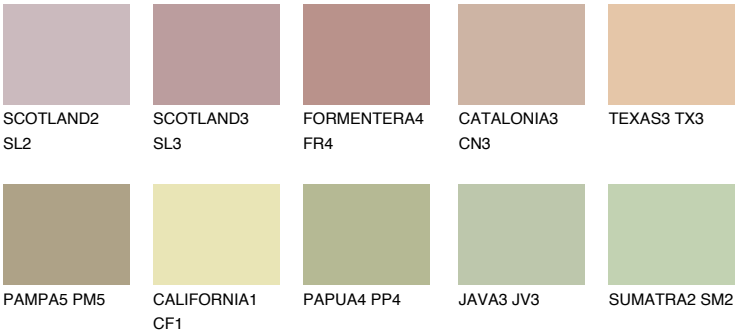

## COLORADO4 CO4

51% TSR 49%

### Matching colours

#### COLOURS

#### INTENSE

For more information on plasters and paints, go to [www.ceresit.it](http://www.ceresit.it)

\*The presented colours refer to plasters and paints offered by Ceresit. Due to the use of digital techniques, the presented colours might not represent the original ones, thus they cannot be considered as a reliable colour presentation. We recommend checking the authentic colour samples.