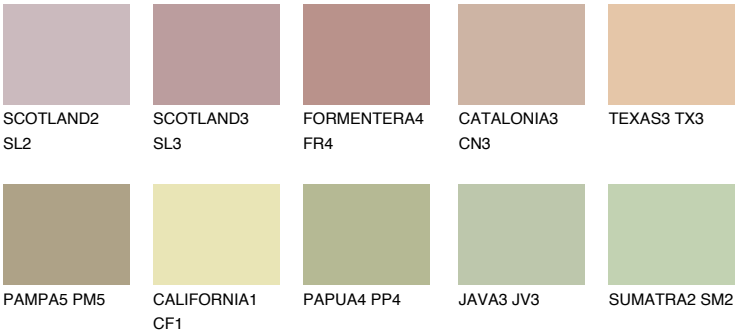

COLOUR DETAILS

COLORADO4 CO4

51% TSR 49%

Matching colours

COLOURS

INTENSE

For more information on plasters and paints, go to www.ceresit.it

*The presented colours refer to plasters and paints offered by Ceresit. Due to the use of digital techniques, the presented colours might not represent the original ones, thus they cannot be considered as a reliable colour presentation. We recommend checking the authentic colour samples.