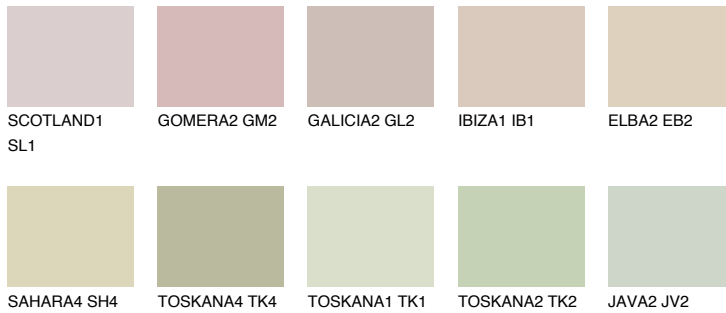

COLOUR DETAILS

COLORADO5 CO5

63% TSR 54%

Matching colours

COLOURS

INTENSE

For more information on plasters and paints, go to www.ceresit.it

*The presented colours refer to plasters and paints offered by Ceresit. Due to the use of digital techniques, the presented colours might not represent the original ones, thus they cannot be considered as a reliable colour presentation. We recommend checking the authentic colour samples.