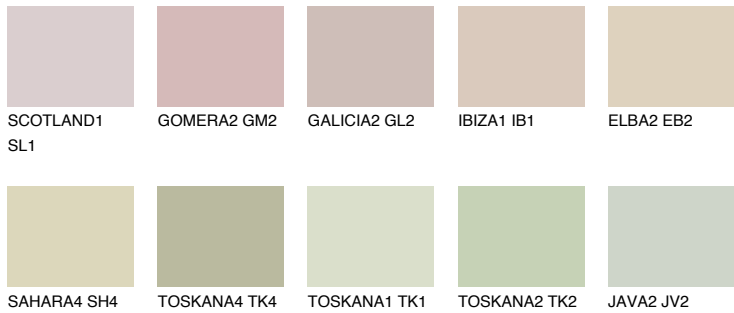

COLOUR DETAILS

COLORADO5 CO5

63% TSR 54%

Matching colours

COLOURS

INTENSE

For more information on plasters and paints, go to www.ceresit.it

*The presented colours refer to plasters and paints offered by Ceresit. Due to the use of digital techniques, the presented colours might not represent the original ones, thus they cannot be considered as a reliable colour presentation. We recommend checking the authentic colour samples.