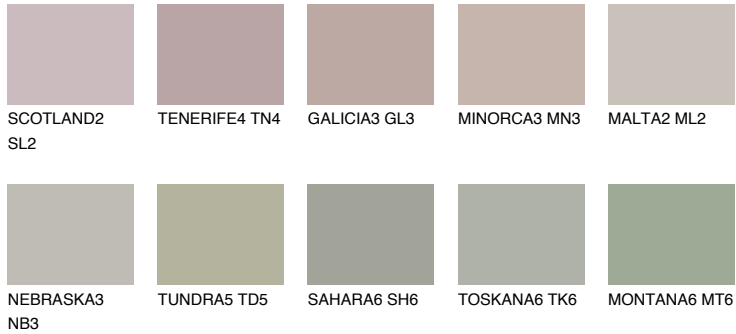

COLOUR DETAILS

COLORADO6 CO6

38% TSR 35%

Matching colours

COLOURS

INTENSE

For more information on plasters and paints, go to www.ceresit.it

*The presented colours refer to plasters and paints offered by Ceresit. Due to the use of digital techniques, the presented colours might not represent the original ones, thus they cannot be considered as a reliable colour presentation. We recommend checking the authentic colour samples.