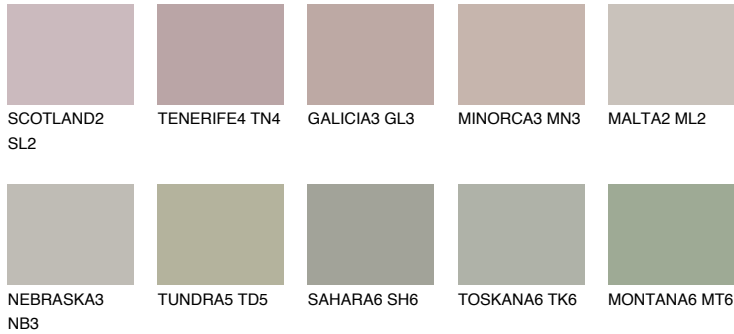

COLOUR DETAILS

COLORADO6 CO6

38% TSR 35%

Matching colours

COLOURS

INTENSE

For more information on plasters and paints, go to www.ceresit.it

*The presented colours refer to plasters and paints offered by Ceresit. Due to the use of digital techniques, the presented colours might not represent the original ones, thus they cannot be considered as a reliable colour presentation. We recommend checking the authentic colour samples.