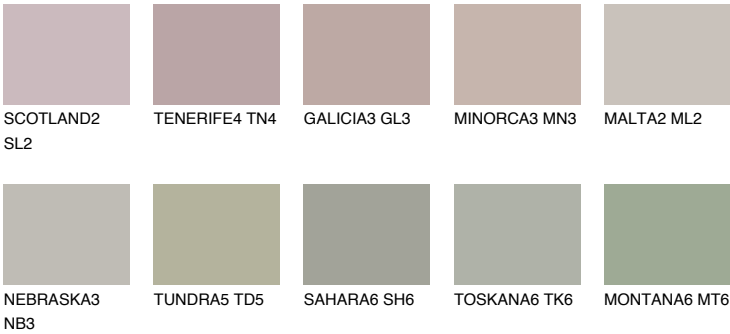

COLORADO6 CO6

38% TSR 35%

Matching colours

COLOURS

INTENSE

For more information on plasters and paints, go to www.ceresit.it

*The presented colours refer to plasters and paints offered by Ceresit. Due to the use of digital techniques, the presented colours might not represent the original ones, thus they cannot be considered as a reliable colour presentation. We recommend checking the authentic colour samples.