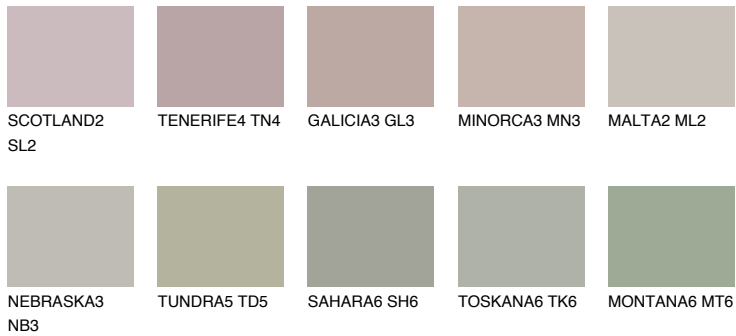

COLOUR DETAILS

COLORADO6 CO6

38% TSR 35%

Matching colours

COLOURS

INTENSE

For more information on plasters and paints, go to www.ceresit.it

*The presented colours refer to plasters and paints offered by Ceresit. Due to the use of digital techniques, the presented colours might not represent the original ones, thus they cannot be considered as a reliable colour presentation. We recommend checking the authentic colour samples.