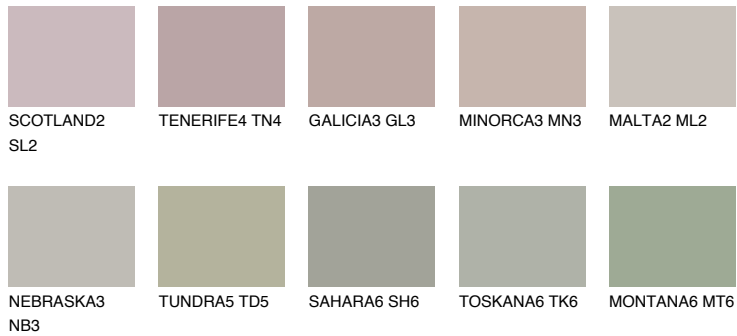

COLORADO6 CO6

38% **TSR** 35%

Matching colours

COLOURS

INTENSE

For more information on plasters and paints, go to www.ceresit.it

*The presented colours refer to plasters and paints offered by Ceresit. Due to the use of digital techniques, the presented colours might not represent the original ones, thus they cannot be considered as a reliable colour presentation. We recommend checking the authentic colour samples.