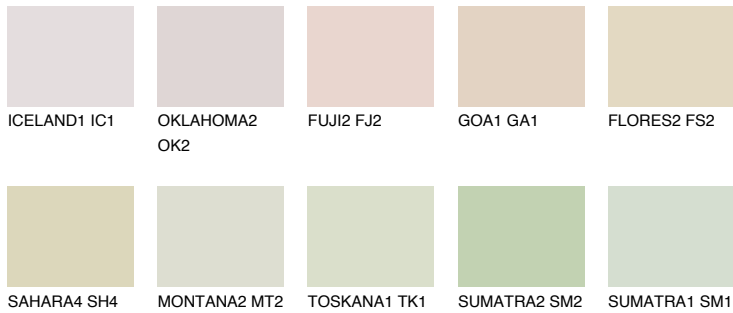

COLOUR DETAILS

ANDALUSIA1 AD1

76% TSR 69%

Matching colours

COLOURS

INTENSE

For more information on plasters and paints, go to www.ceresit.it

*The presented colours refer to plasters and paints offered by Ceresit. Due to the use of digital techniques, the presented colours might not represent the original ones, thus they cannot be considered as a reliable colour presentation. We recommend checking the authentic colour samples.