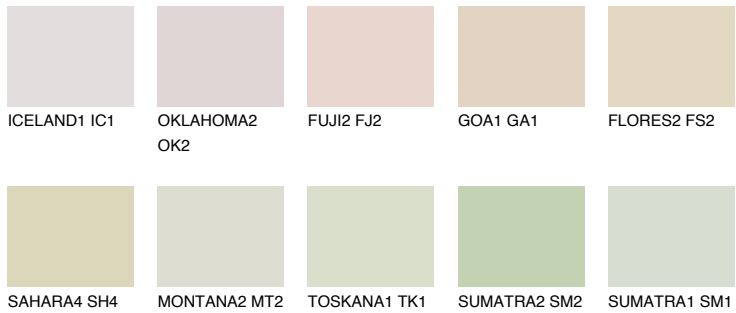

COLOUR DETAILS

ANDALUSIA1 AD1

76% TSR 69%

Matching colours

COLOURS

INTENSE

For more information on plasters and paints, go to www.ceresit.it

*The presented colours refer to plasters and paints offered by Ceresit. Due to the use of digital techniques, the presented colours might not represent the original ones, thus they cannot be considered as a reliable colour presentation. We recommend checking the authentic colour samples.