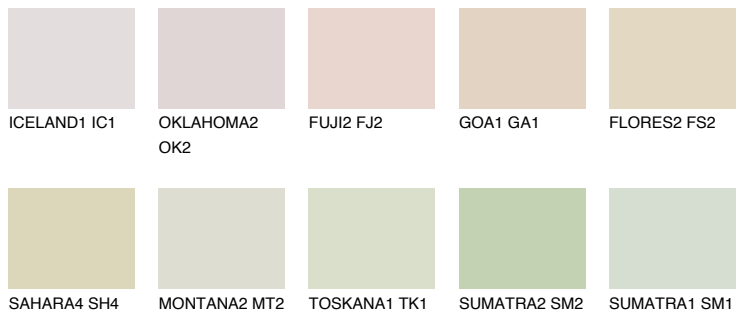

COLOUR DETAILS

ANDALUSIA1 AD1

76% TSR 69%

Matching colours

COLOURS

INTENSE

For more information on plasters and paints, go to www.ceresit.it

*The presented colours refer to plasters and paints offered by Ceresit. Due to the use of digital techniques, the presented colours might not represent the original ones, thus they cannot be considered as a reliable colour presentation. We recommend checking the authentic colour samples.