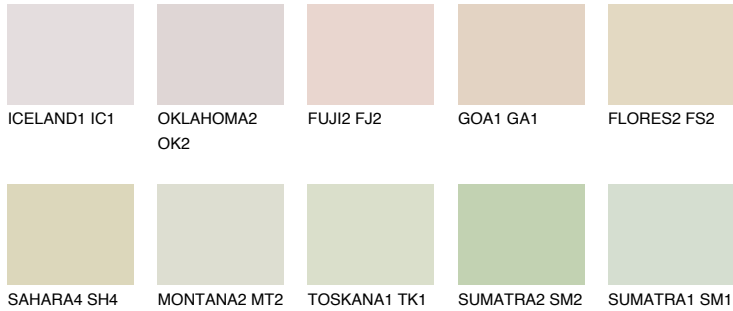

COLOUR DETAILS

ANDALUSIA1 AD1

76% TSR 69%

Matching colours

COLOURS

INTENSE

For more information on plasters and paints, go to www.ceresit.it

*The presented colours refer to plasters and paints offered by Ceresit. Due to the use of digital techniques, the presented colours might not represent the original ones, thus they cannot be considered as a reliable colour presentation. We recommend checking the authentic colour samples.