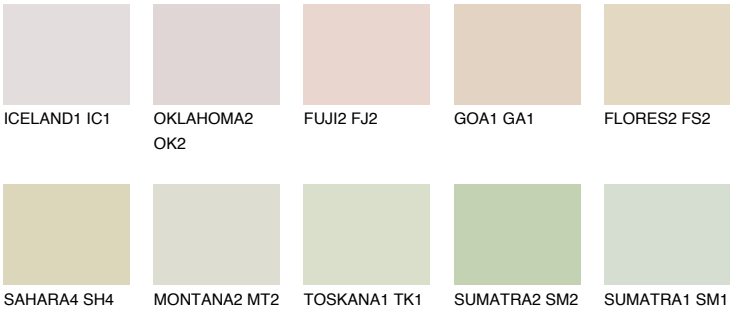

ANDALUSIA1 AD1

76% TSR 69%

Matching colours

COLOURS

INTENSE

For more information on plasters and paints, go to www.ceresit.it

*The presented colours refer to plasters and paints offered by Ceresit. Due to the use of digital techniques, the presented colours might not represent the original ones, thus they cannot be considered as a reliable colour presentation. We recommend checking the authentic colour samples.