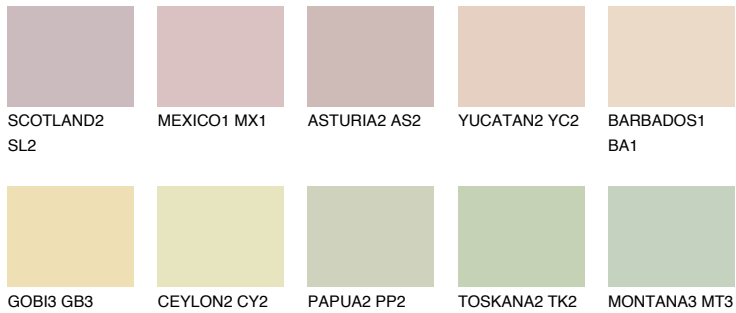

COLOUR DETAILS

ANDALUSIA2 AD2

73% TSR 66%

Matching colours

COLOURS

INTENSE

For more information on plasters and paints, go to www.ceresit.it

*The presented colours refer to plasters and paints offered by Ceresit. Due to the use of digital techniques, the presented colours might not represent the original ones, thus they cannot be considered as a reliable colour presentation. We recommend checking the authentic colour samples.