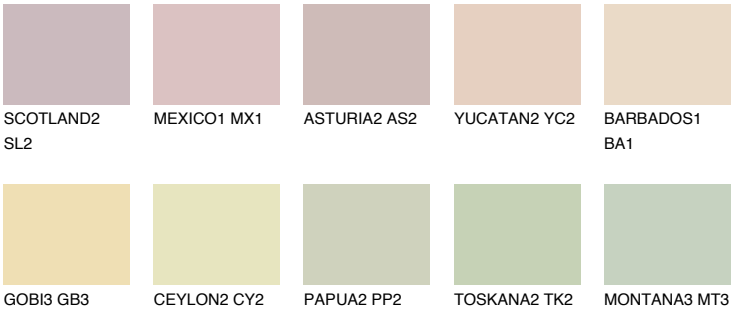

ANDALUSIA2 AD2

73% **TSR** 66%

Matching colours

COLOURS

INTENSE

For more information on plasters and paints, go to www.ceresit.it

*The presented colours refer to plasters and paints offered by Ceresit. Due to the use of digital techniques, the presented colours might not represent the original ones, thus they cannot be considered as a reliable colour presentation. We recommend checking the authentic colour samples.