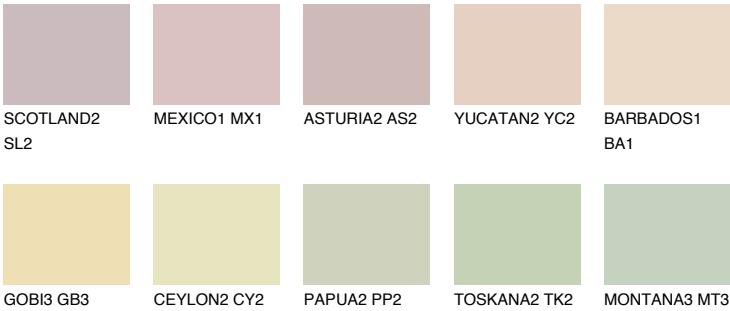

ANDALUSIA2 AD2

73% TSR 66%

Matching colours

COLOURS

INTENSE

For more information on plasters and paints, go to www.ceresit.it

*The presented colours refer to plasters and paints offered by Ceresit. Due to the use of digital techniques, the presented colours might not represent the original ones, thus they cannot be considered as a reliable colour presentation. We recommend checking the authentic colour samples.