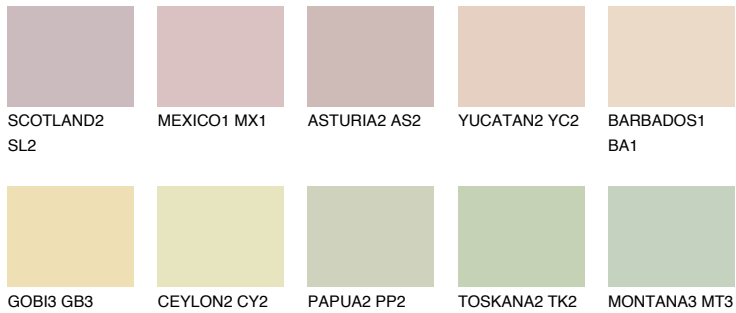

# COLOUR DETAILS

### Matching colours

#### COLOURS

#### INTENSE

For more information on plasters and paints, go to [www.ceresit.it](http://www.ceresit.it)

\*The presented colours refer to plasters and paints offered by Ceresit. Due to the use of digital techniques, the presented colours might not represent the original ones, thus they cannot be considered as a reliable colour presentation. We recommend checking the authentic colour samples.