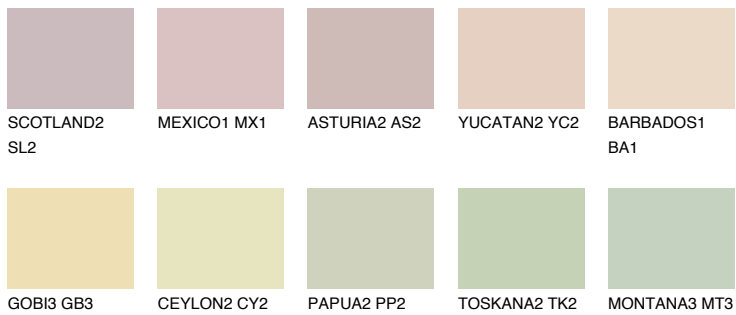

COLOUR DETAILS

ANDALUSIA2 AD2

73% TSR 66%

Matching colours

COLOURS

INTENSE

For more information on plasters and paints, go to www.ceresit.it

*The presented colours refer to plasters and paints offered by Ceresit. Due to the use of digital techniques, the presented colours might not represent the original ones, thus they cannot be considered as a reliable colour presentation. We recommend checking the authentic colour samples.