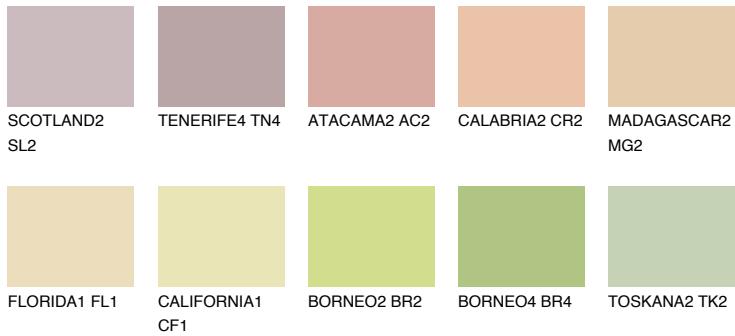

COLOUR DETAILS

ANDALUSIA3 AD3

61% TSR 59%

Matching colours

COLOURS

INTENSE

For more information on plasters and paints, go to www.ceresit.it

*The presented colours refer to plasters and paints offered by Ceresit. Due to the use of digital techniques, the presented colours might not represent the original ones, thus they cannot be considered as a reliable colour presentation. We recommend checking the authentic colour samples.