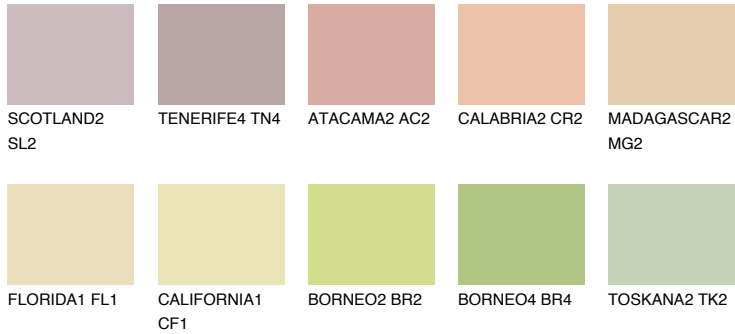

COLOUR DETAILS

ANDALUSIA3 AD3

61% TSR 59%

Matching colours

COLOURS

INTENSE

For more information on plasters and paints, go to www.ceresit.it

*The presented colours refer to plasters and paints offered by Ceresit. Due to the use of digital techniques, the presented colours might not represent the original ones, thus they cannot be considered as a reliable colour presentation. We recommend checking the authentic colour samples.