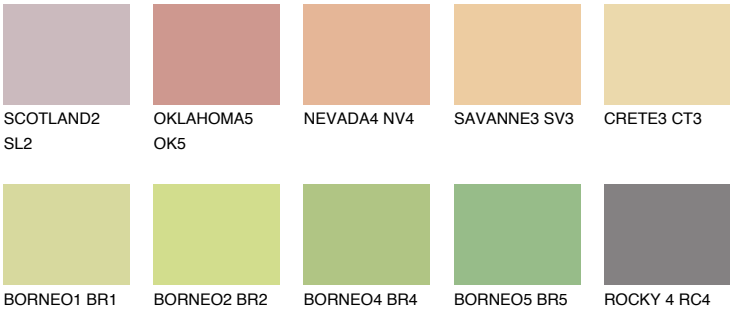

COLOUR DETAILS

ANDALUSIA4 AD4

64% TSR 64%

Matching colours

COLOURS

INTENSE

For more information on plasters and paints, go to www.ceresit.it

*The presented colours refer to plasters and paints offered by Ceresit. Due to the use of digital techniques, the presented colours might not represent the original ones, thus they cannot be considered as a reliable colour presentation. We recommend checking the authentic colour samples.