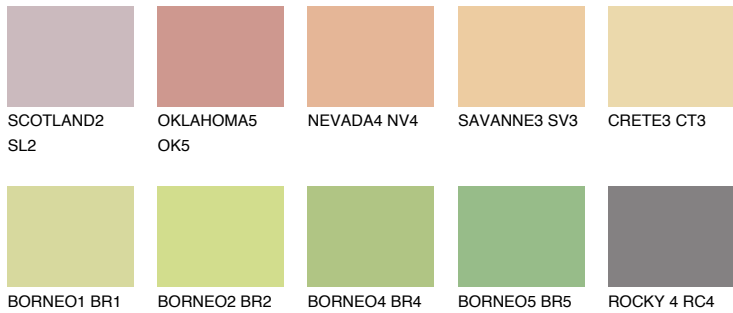

COLOUR DETAILS

ANDALUSIA4 AD4

64% TSR 64%

Matching colours

COLOURS

INTENSE

For more information on plasters and paints, go to www.ceresit.it

*The presented colours refer to plasters and paints offered by Ceresit. Due to the use of digital techniques, the presented colours might not represent the original ones, thus they cannot be considered as a reliable colour presentation. We recommend checking the authentic colour samples.