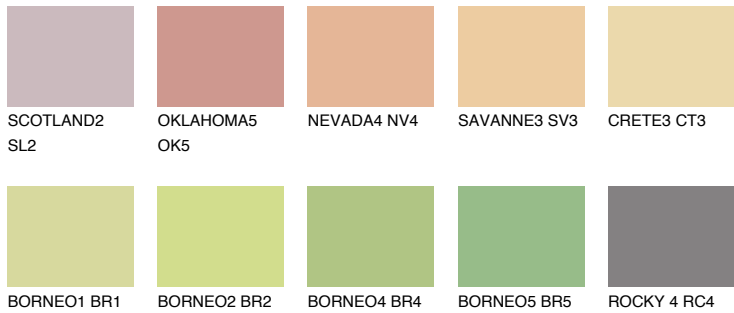

COLOUR DETAILS

ANDALUSIA4 AD4

64% TSR 64%

Matching colours

COLOURS

INTENSE

For more information on plasters and paints, go to www.ceresit.it

*The presented colours refer to plasters and paints offered by Ceresit. Due to the use of digital techniques, the presented colours might not represent the original ones, thus they cannot be considered as a reliable colour presentation. We recommend checking the authentic colour samples.