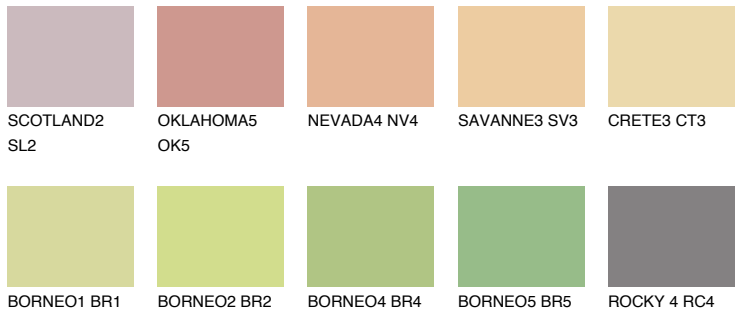

COLOUR DETAILS

ANDALUSIA4 AD4

64% **TSR** 64%

Matching colours

COLOURS

INTENSE

For more information on plasters and paints, go to
www.ceresit.it

*The presented colours refer to plasters and paints offered by Ceresit. Due to the use of digital techniques, the presented colours might not represent the original ones, thus they cannot be considered as a reliable colour presentation. We recommend checking the authentic colour samples.