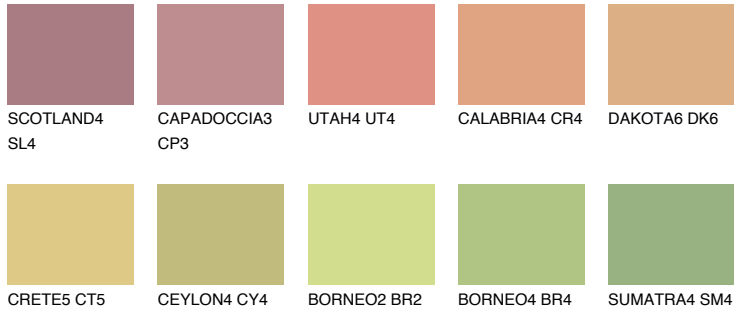

COLOUR DETAILS

ANDALUSIA5 AD5

49% TSR 52%

Matching colours

COLOURS

INTENSE

For more information on plasters and paints, go to www.ceresit.it

*The presented colours refer to plasters and paints offered by Ceresit. Due to the use of digital techniques, the presented colours might not represent the original ones, thus they cannot be considered as a reliable colour presentation. We recommend checking the authentic colour samples.