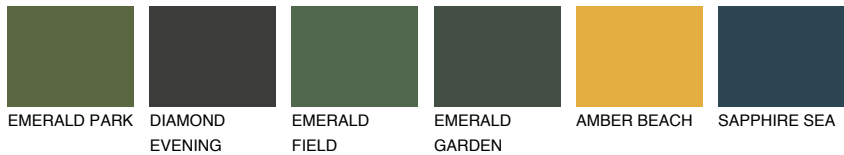

COLOUR DETAILS

ANDALUSIA5 AD5

49% TSR 52%

Matching colours

COLOURS

INTENSE

For more information on plasters and paints, go to www.ceresit.it

*The presented colours refer to plasters and paints offered by Ceresit. Due to the use of digital techniques, the presented colours might not represent the original ones, thus they cannot be considered as a reliable colour presentation. We recommend checking the authentic colour samples.