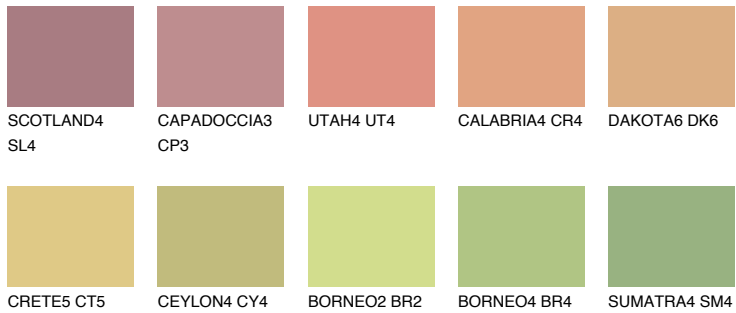

COLOUR DETAILS

ANDALUSIA5 AD5

49% TSR 52%

Matching colours

COLOURS

INTENSE

For more information on plasters and paints, go to www.ceresit.it

*The presented colours refer to plasters and paints offered by Ceresit. Due to the use of digital techniques, the presented colours might not represent the original ones, thus they cannot be considered as a reliable colour presentation. We recommend checking the authentic colour samples.