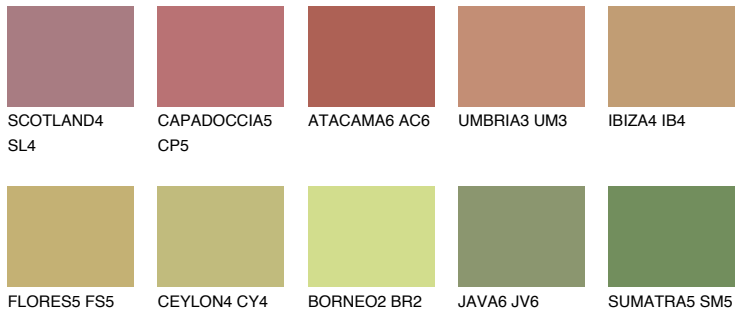

COLOUR DETAILS

ANDALUSIA6 AD6

39% **TSR** 39%

Matching colours

COLOURS

INTENSE

For more information on plasters and paints, go to www.ceresit.it

*The presented colours refer to plasters and paints offered by Ceresit. Due to the use of digital techniques, the presented colours might not represent the original ones, thus they cannot be considered as a reliable colour presentation. We recommend checking the authentic colour samples.