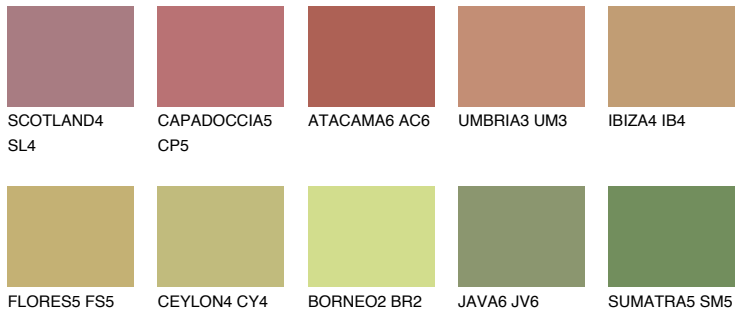

COLOUR DETAILS

ANDALUSIA6 AD6

39% TSR 39%

Matching colours

COLOURS

INTENSE

For more information on plasters and paints, go to www.ceresit.it

*The presented colours refer to plasters and paints offered by Ceresit. Due to the use of digital techniques, the presented colours might not represent the original ones, thus they cannot be considered as a reliable colour presentation. We recommend checking the authentic colour samples.