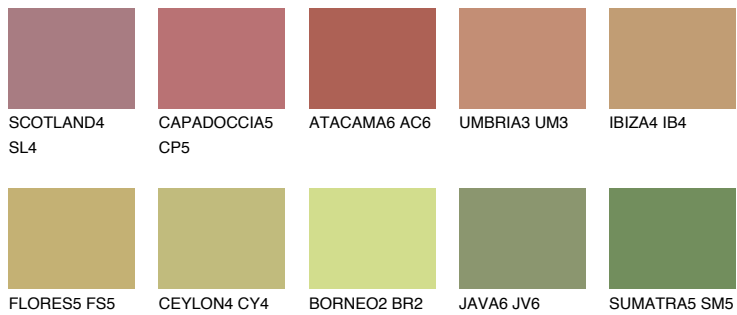

COLOUR DETAILS

ANDALUSIA6 AD6

39% TSR 39%

Matching colours

COLOURS

INTENSE

For more information on plasters and paints, go to www.ceresit.it

*The presented colours refer to plasters and paints offered by Ceresit. Due to the use of digital techniques, the presented colours might not represent the original ones, thus they cannot be considered as a reliable colour presentation. We recommend checking the authentic colour samples.