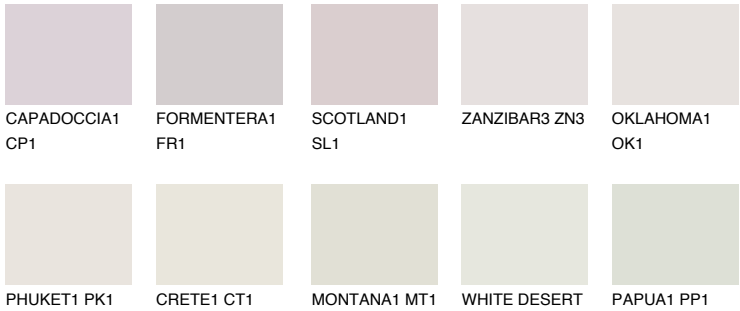

COLOUR DETAILS

ZANZIBAR1 ZN1

76% TSR 72%

Matching colours

COLOURS

INTENSE

For more information on plasters and paints, go to www.ceresit.it

*The presented colours refer to plasters and paints offered by Ceresit. Due to the use of digital techniques, the presented colours might not represent the original ones, thus they cannot be considered as a reliable colour presentation. We recommend checking the authentic colour samples.