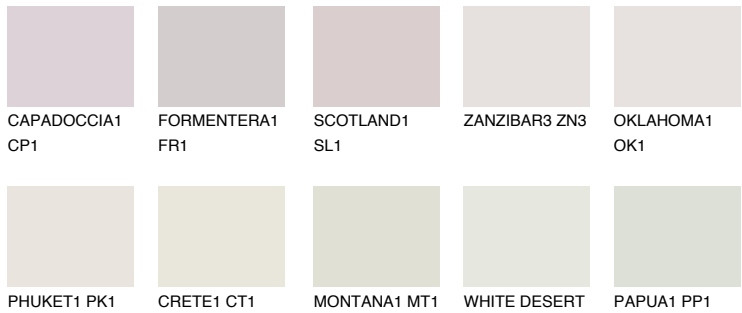

COLOUR DETAILS

ZANZIBAR1 ZN1

76% TSR 72%

Matching colours

COLOURS

INTENSE

For more information on plasters and paints, go to www.ceresit.it

*The presented colours refer to plasters and paints offered by Ceresit. Due to the use of digital techniques, the presented colours might not represent the original ones, thus they cannot be considered as a reliable colour presentation. We recommend checking the authentic colour samples.