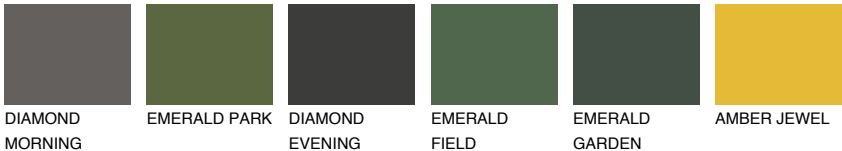

COLOUR DETAILS

ZANZIBAR1 ZN1

76% TSR 72%

Matching colours

COLOURS

INTENSE

For more information on plasters and paints, go to www.ceresit.it

*The presented colours refer to plasters and paints offered by Ceresit. Due to the use of digital techniques, the presented colours might not represent the original ones, thus they cannot be considered as a reliable colour presentation. We recommend checking the authentic colour samples.