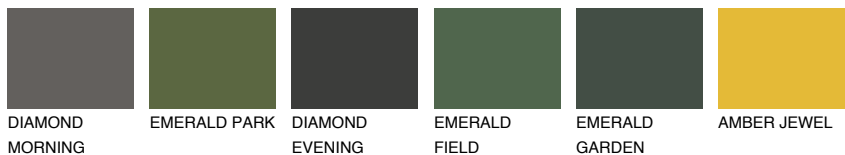

COLOUR DETAILS

ZANZIBAR1 ZN1

76% TSR 72%

Matching colours

COLOURS

INTENSE

For more information on plasters and paints, go to www.ceresit.it

*The presented colours refer to plasters and paints offered by Ceresit. Due to the use of digital techniques, the presented colours might not represent the original ones, thus they cannot be considered as a reliable colour presentation. We recommend checking the authentic colour samples.