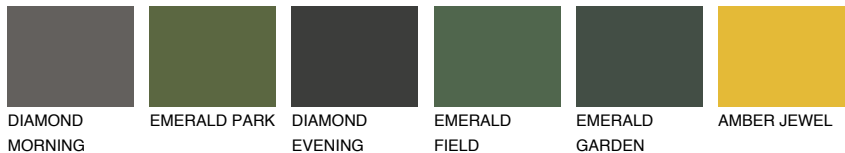

COLOUR DETAILS

ZANZIBAR1 ZN1

76% TSR 72%

Matching colours

COLOURS

INTENSE

For more information on plasters and paints, go to www.ceresit.it

*The presented colours refer to plasters and paints offered by Ceresit. Due to the use of digital techniques, the presented colours might not represent the original ones, thus they cannot be considered as a reliable colour presentation. We recommend checking the authentic colour samples.