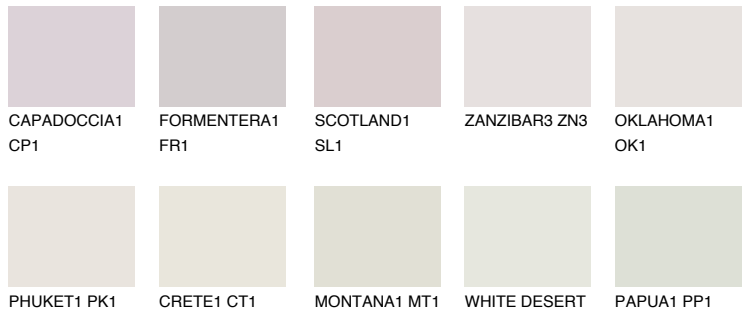

COLOUR DETAILS

ZANZIBAR1 ZN1

76% TSR 72%

Matching colours

COLOURS

INTENSE

For more information on plasters and paints, go to www.ceresit.it

*The presented colours refer to plasters and paints offered by Ceresit. Due to the use of digital techniques, the presented colours might not represent the original ones, thus they cannot be considered as a reliable colour presentation. We recommend checking the authentic colour samples.