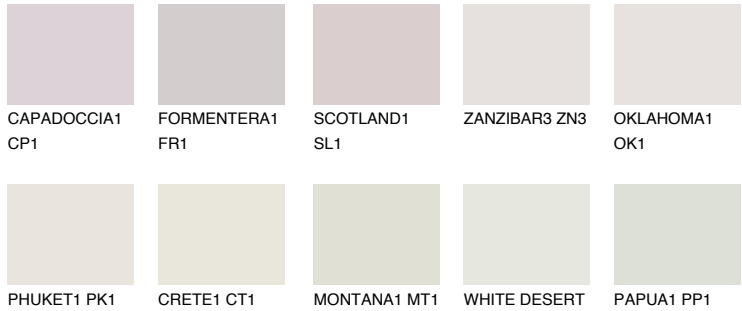

COLOUR DETAILS

ZANZIBAR1 ZN1

76% TSR 72%

Matching colours

COLOURS

INTENSE

For more information on plasters and paints, go to www.ceresit.it

*The presented colours refer to plasters and paints offered by Ceresit. Due to the use of digital techniques, the presented colours might not represent the original ones, thus they cannot be considered as a reliable colour presentation. We recommend checking the authentic colour samples.