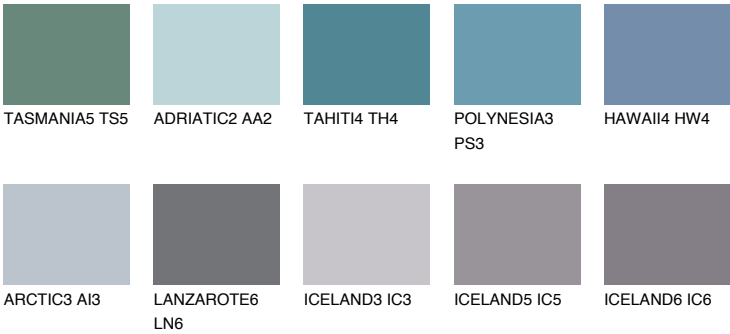

HAWAII5 HW5

☀️ 17% **TSR 22%**

Matching colours

COLOURS

INTENSE

For more information on plasters and paints, go to www.ceresit.it

*The presented colours refer to plasters and paints offered by Ceresit. Due to the use of digital techniques, the presented colours might not represent the original ones, thus they cannot be considered as a reliable colour presentation. We recommend checking the authentic colour samples.