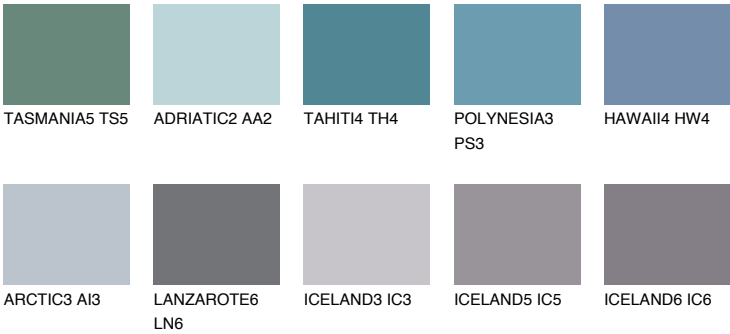

HAWAII5 HW5

17% **TSR** 22%

Matching colours

COLOURS

INTENSE

For more information on plasters and paints, go to www.ceresit.it

*The presented colours refer to plasters and paints offered by Ceresit. Due to the use of digital techniques, the presented colours might not represent the original ones, thus they cannot be considered as a reliable colour presentation. We recommend checking the authentic colour samples.