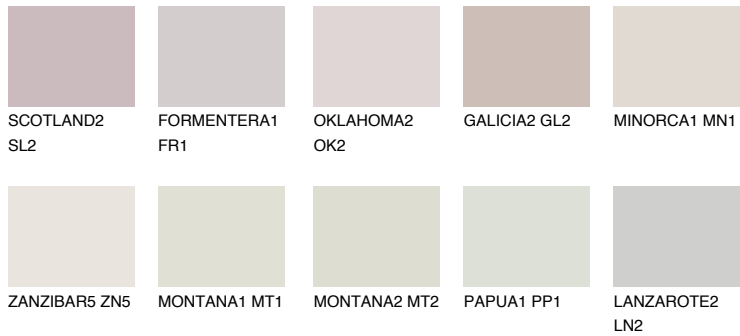

COLOUR DETAILS

ZANZIBAR2 ZN2

76% TSR 73%

Matching colours

COLOURS

INTENSE

For more information on plasters and paints, go to www.ceresit.it

*The presented colours refer to plasters and paints offered by Ceresit. Due to the use of digital techniques, the presented colours might not represent the original ones, thus they cannot be considered as a reliable colour presentation. We recommend checking the authentic colour samples.