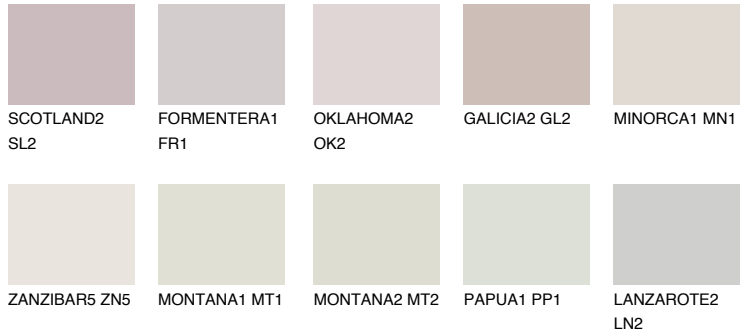

# COLOUR DETAILS

## ZANZIBAR2 ZN2

76% TSR 73%

### Matching colours

#### COLOURS