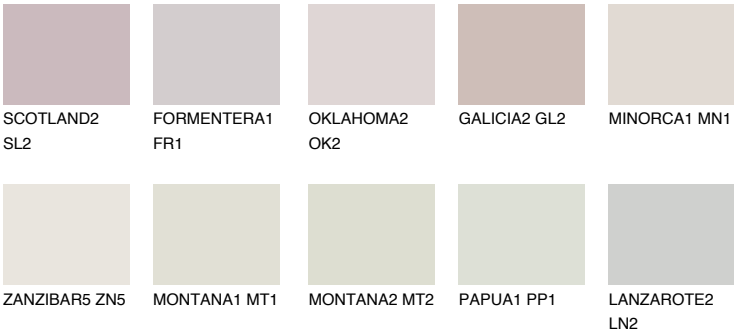

COLOUR DETAILS

ZANZIBAR2 ZN2

76% TSR 73%

Matching colours

COLOURS

INTENSE

For more information on plasters and paints, go to www.ceresit.it

*The presented colours refer to plasters and paints offered by Ceresit. Due to the use of digital techniques, the presented colours might not represent the original ones, thus they cannot be considered as a reliable colour presentation. We recommend checking the authentic colour samples.