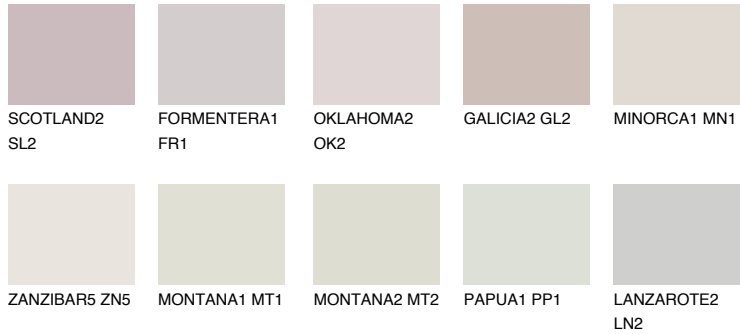

COLOUR DETAILS

ZANZIBAR2 ZN2

76% TSR 73%

Matching colours

COLOURS

INTENSE

For more information on plasters and paints, go to www.ceresit.it

*The presented colours refer to plasters and paints offered by Ceresit. Due to the use of digital techniques, the presented colours might not represent the original ones, thus they cannot be considered as a reliable colour presentation. We recommend checking the authentic colour samples.